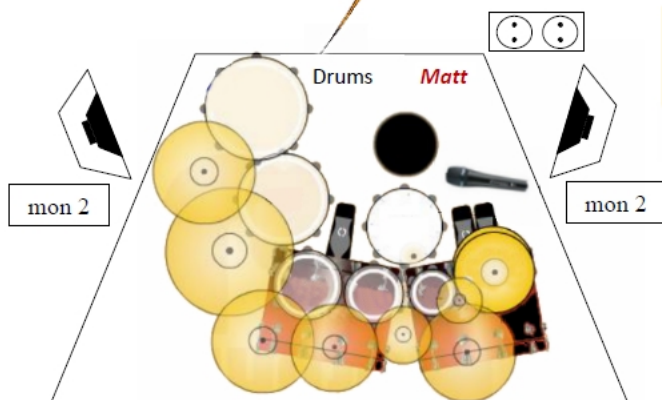

SCHABBO

Marshall JCM 800

1 x Git Amp
4 x 12" Celestion

Wildhearts

Stephan

Bass Amp
8x10" / 4x10"+1x15"

Ashdown ABM 500 Evo III

SCHABBO

Marshall JCM 800

1 x Git Amp
4 x 12" Celestion

SCHABBO

Fx Pedalboard diverse

MAIKE

Stephan

Fx Pedalboard diverse

Line-up:

Maïke : Vocals
 Schabbo: Guitar (r/l stereo)
 Stephan: Bass Guitar (Amp : DI Output)
 Matt: Backing-Vocals/Drums

Monitoring (individual mixing):

mon 1: Git 1/Git 2 / Vocals (all)
 mon 2: Git 1/Git 2 / Bass / Vocals (all)
 Drums : 2 x 22" Kick (alternativ DoFuMa)
 10,12,13"TT,14,16"STT,14"SN,HH,2xOH