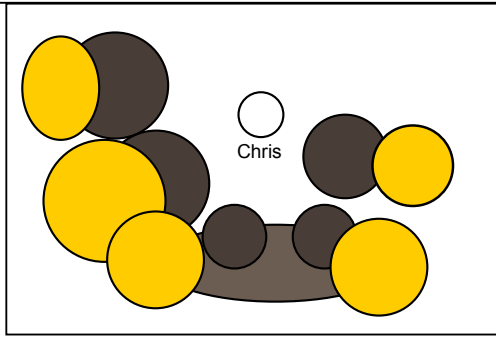

⚡ = Strom

2x ⚡

Bass

3x ⚡

Guitar 1

1x ⚡

**In-Ear
Rack**
4-Wege

3x ⚡

Guitar 2

1x ⚡

Bass / Vocals
Matze

Ak-Guitar

Guitar 1 / Leadvocals
Michel

Guitar 2 / Vocals
Mario

4 m

5 m