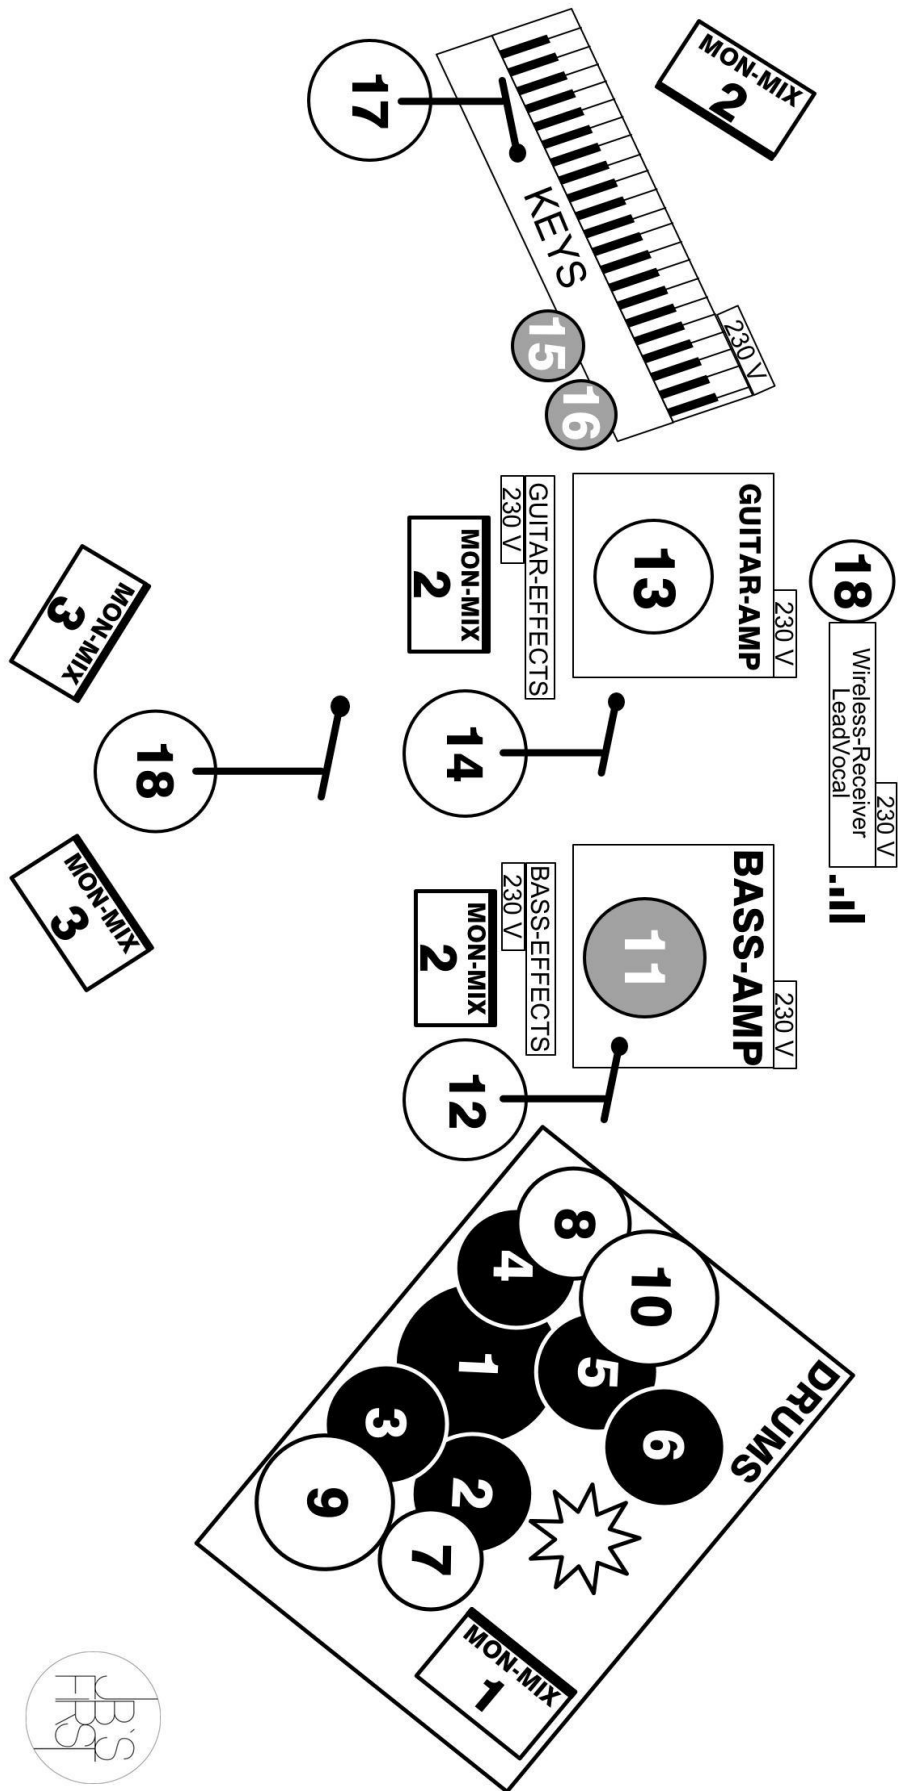

TECHNICAL RIDER

INPUTS:

Nr.	Instrument	Microphone	Stand
1	Kick	D12 / Beta52	small
2	Snare	SM57	middle
3	Tom 1	SM57	middle
4	Tom 2	SM57	middle
5	Tom 3	SM57	middle
6	Tom 4	SM57	middle
7	HiHat	Condensator	big
8	Ride Cymbal	SM57	middle
9	Overhead - right	Condensator	big (boom arm)
10	Overhead - left	Condensator	big (boom arm)
11	Bass Amp	DI	--none--
12	Backing Vocals (Bass)	SM58	big (boom arm)
13	Guitar Amp	own microphone (AKG e906)	--none--
14	Backing Vocals (Guitar)	SM58	big (boom arm)
15	Keys (left)	DI	--none--
16	Keys (right)	DI	--none--
17	Backing Vocals (Keys)	SM58	big (boom arm)
18	Lead Vocals	own microphone (AKG D3800 MS) with wireless system (AKG WMS40 PRO) ⇒ System stands at Guitar Amp. XLR-Output!	own stand

MONITOR MIXES (at least three different monitor mixes):

Nr.:	For who:	In the mix:
Mix-1	Drums	● Drums (complete set) ● Bass Amp ● Guitar Amp ● Keys ● Lead Vocals
Mix-2	Bass Guitar Keys	● Keys ● all three Backing Vocals ● Lead Vocals
Mix-3	Lead Vocals	● Kick ● Bass Amp ● Guitar Amp ● Keys ● Backing Vocals (only Keys) ● Lead Vocals

POWER SUPPLY:

Bass	● 2x at Bass Amp ● 1x at Backing Vocals microphone stand
Guitar	● 3x at Guitar Amp ● 1x at Backing Vocals microphone stand
Keys	● 3x at Keys

Contact: Patric Eckstein
Mail: patric@jbs-first.de
Mobile: +49-175-6048581

STAGEPLAN

Contact:
Mail:
Mobile:

Patric Eckstein
patric@jbs-first.de
+49-175-6048581