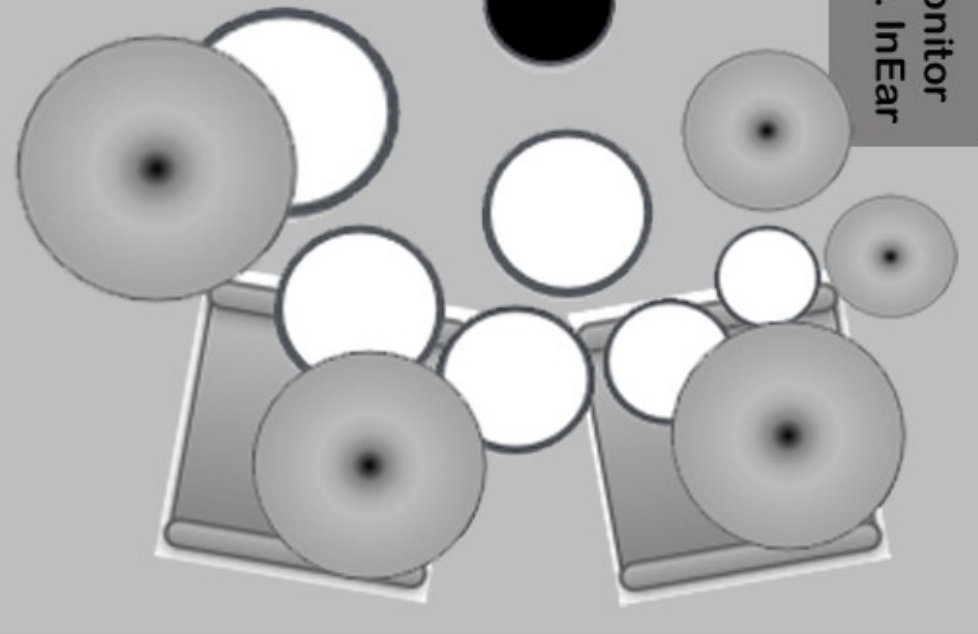

Banner 300 x 100 cm

230V

Bass  
Box

Line Out

Drums 220 x 160 cm

Monitor  
opt. InEar

230V

Gitarren  
Box

Bass & Gesang

230V

Monitor

SILENCE IN THE  
C  URTRROOM

Bühnenplan

Gitarre & Gesang

230V

Monitor  
opt. InEar