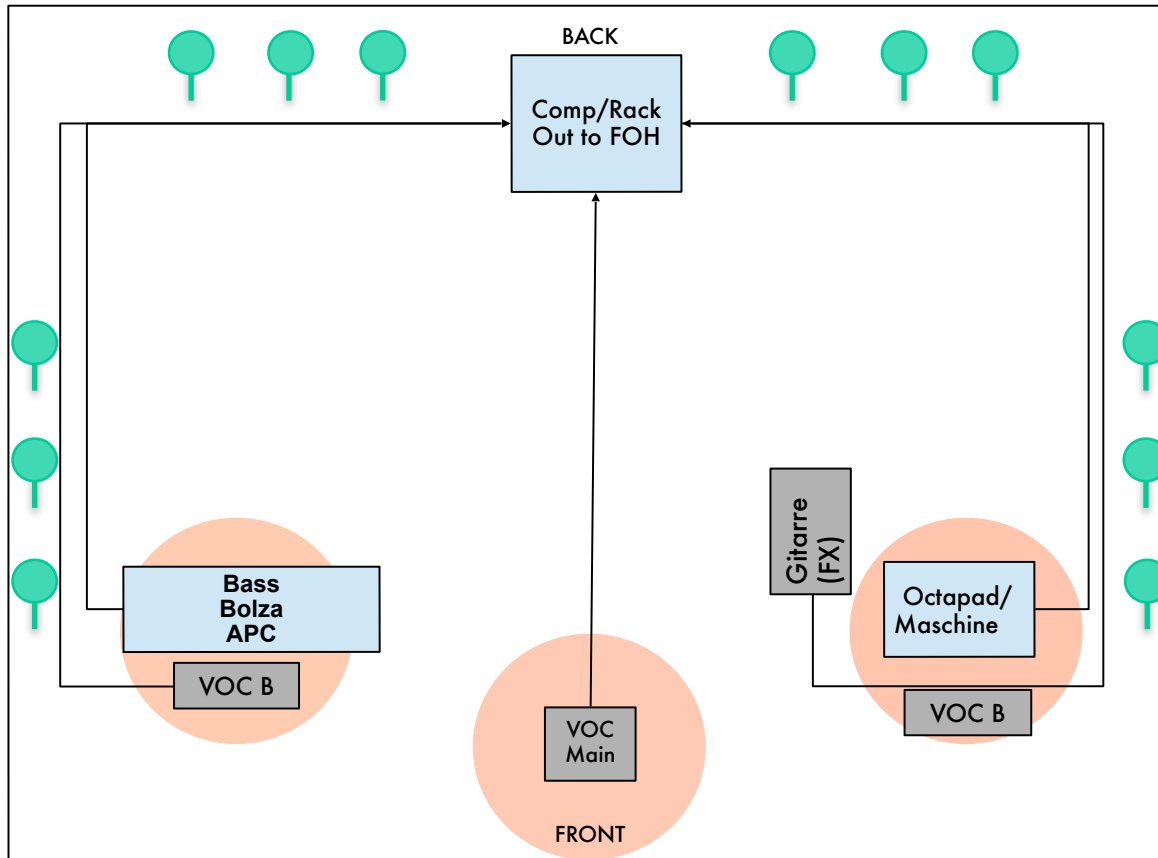

Tech-Rider Komplizen der Spielregeln (2023) + Catering-Info

← minimum 5 meters →

← minimum 4 meters →

What we need at the Location:

- => 4 microphone - stands
- => PA with subwoofer is required
- => An area of 5 by 4 meters

ALL SIGNALS (BASS, KEYS, GUITAR, Octapad, VOC) are routed through our Computer/Rack-Unit

Out to FOH

Version 1:

2xXLR (just a stereo-sum out)

Version 2:

4xXLR (stereo-sum with instrumentals +stereo sum with VOC Main)