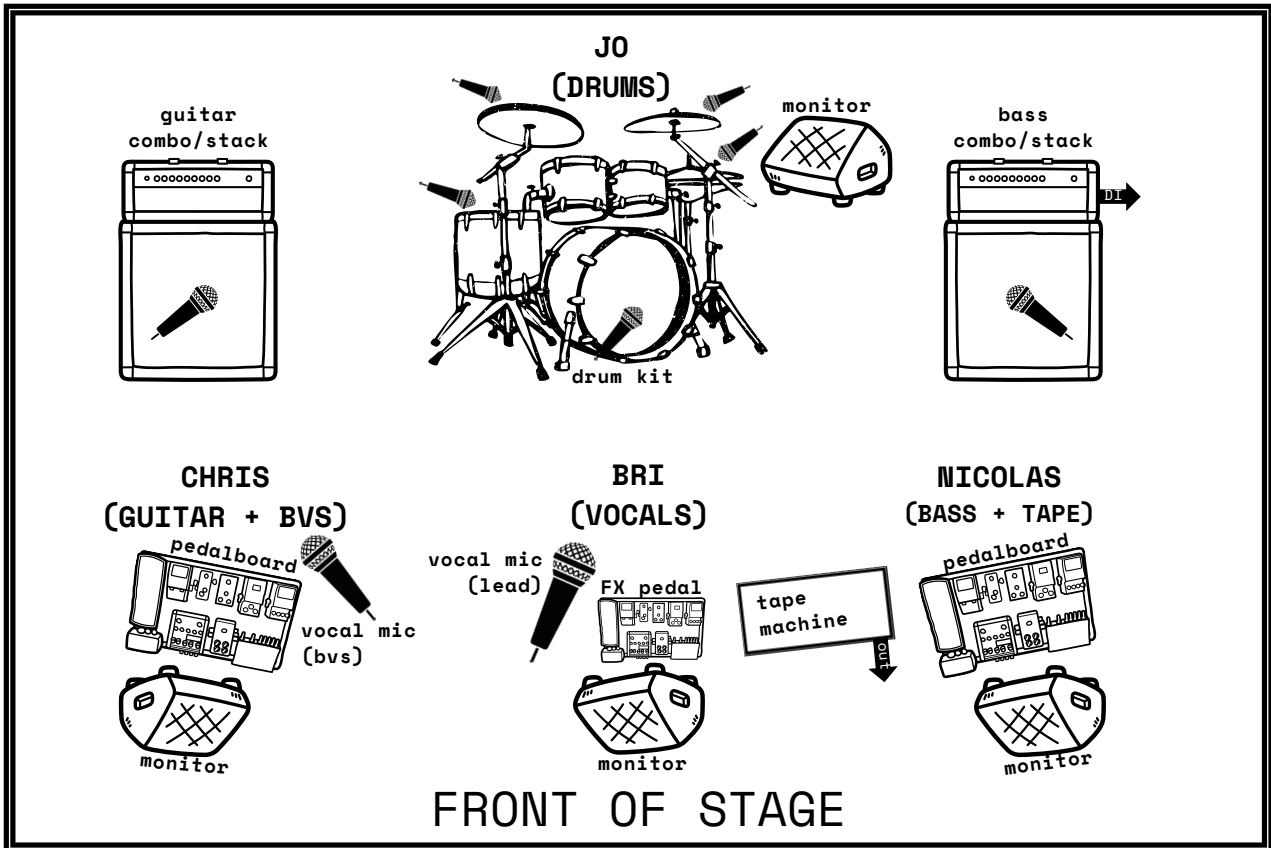

THE SILENT ERA - TECH SPEC

ADDITIONAL REQUIREMENTS (DESIRABLE):

- USE OF IN HOUSE **PROJECTOR** FOR VISUALS
- USE OF IN HOUSE **SMOKE/FOG MACHINE** FOR USE THROUGHOUT SET

PATCH LIST

Musician - Instrument	Type
Bri - Lead vocals	Mono DI + Mic stand
Chris - Backing vocals	Mono DI + Mic stand
Chris - Electric guitar	House amp
Nicolas - Electric Bass	House amp and/or DI
Nicolas/Bri - Tape machine	Stereo out
Jo - Drum kit - Bass drum	e.g. Shure Beta 52 or 91 + stand
Jo - Drum kit - Snare drum	e.g. Shure Beta 57 + stand
Jo - Drum kit - Rack tom	e.g. Sennheiser e604 or Sure SM 57
Jo - Drum kit - Floor tom	e.g. Sennheiser e604 or Sure beta 56 A
Jo - Drum kit - Cymbal	e.g. 2 x mics overheads (AKG 451) + stands