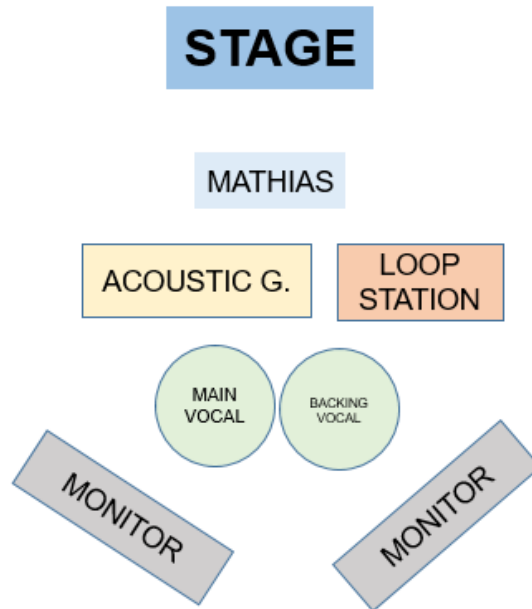

PHILEAS - TECH RIDER

Mathias: Main Vocals, Acoustic Guitar, Loop Station

Inputs	
1. Acoustic Guitar	DI BOX
2. Main Vocals	SM58
3. Backing Vocals	SM58
4. Loop Station	DI BOX

Outputs	
AUX 1	Monitor Main Vocals
AUX 2	Monitor Guitar
AUX 3 Stereo	Monitor Backing Vocals, Guitar, Backing Track