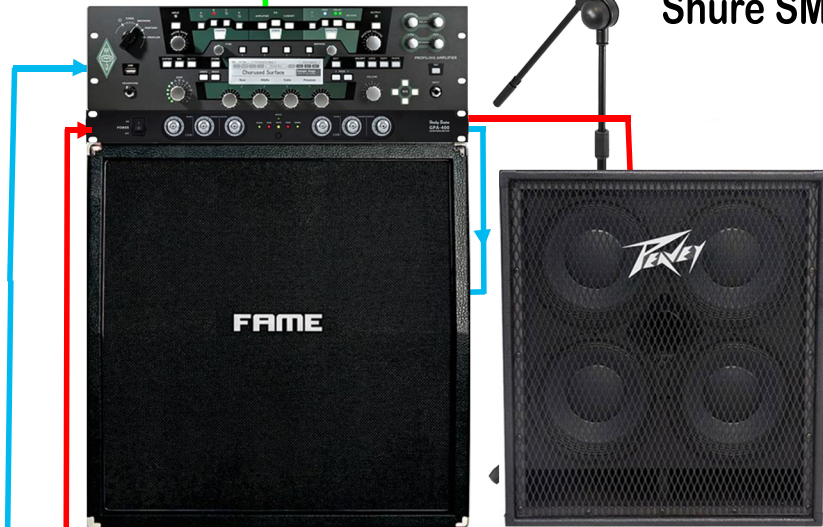

Decent Invasion

Guitar (Peter)

- A: Loops Mono-Jack
- B: Bass DI XLR
- C: Kemper Main Mono XLR

Power: 1x 230V

C

Back. Voc. (Peter)

Shure SM58

Drums (Raphael)

- 1x Kick, 1x Snare, 3x Toms,
- 1x HitHat, 3x Crash, 1x Ride

A

B