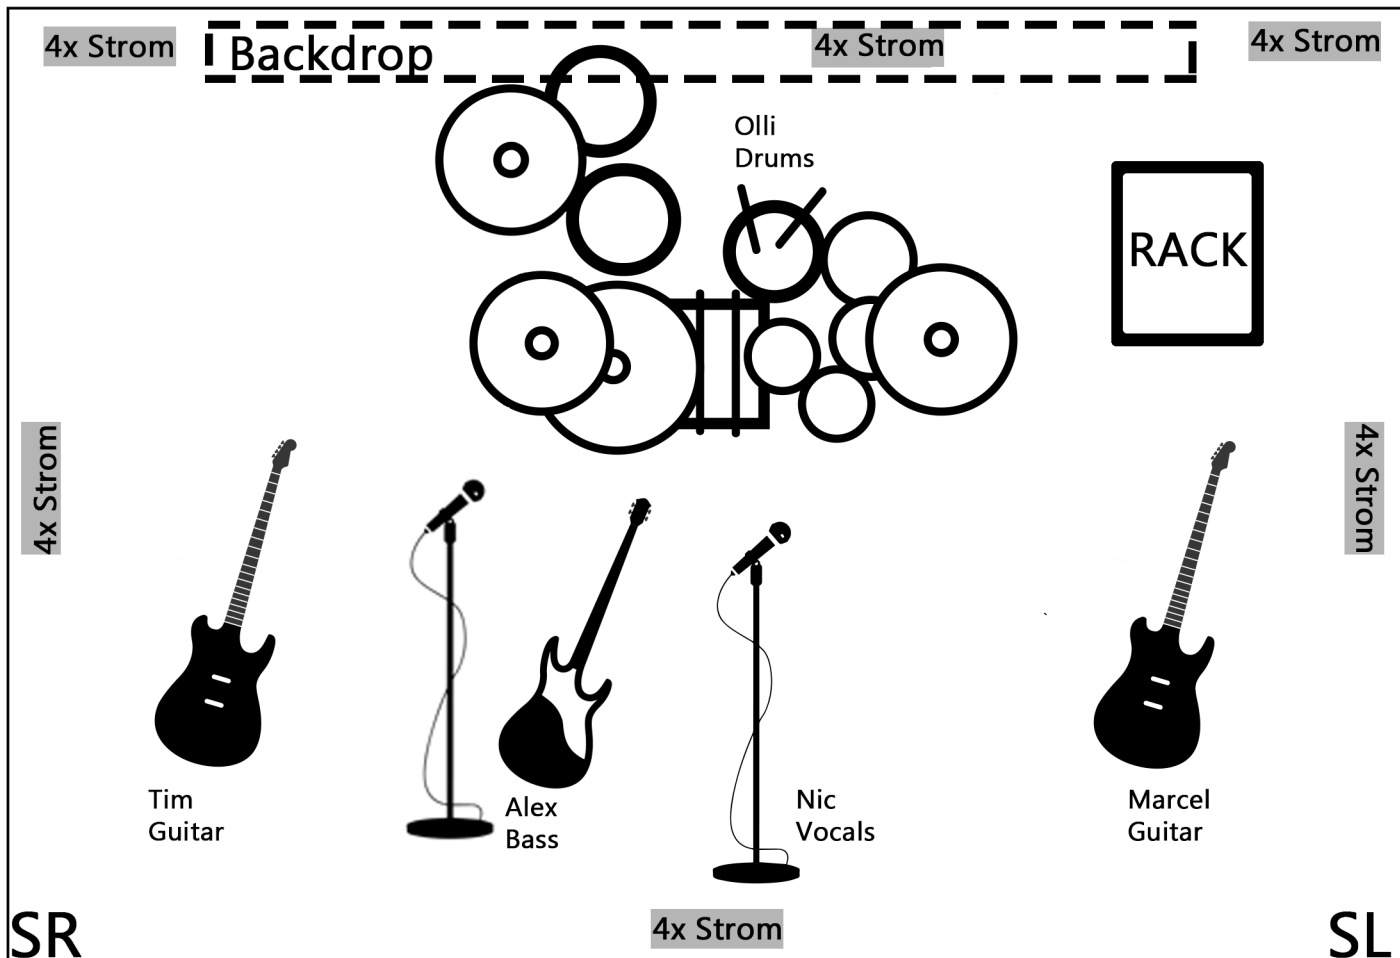

AVALANCHE STAGE RIDER

1x Behringer XR18 Digitales Mischpult
4x LD Systems MEI1000 In Ear Monitoring+ Bodypacks
1x Sennheiser EW IEM G4 B-Band 626MHz - 668 MHz.
2x Behringer ULTRALINK MS8000 XLR Splitter
2x 8-Kanal XLR Peitsche

DRUMS - OLLI

Shells: Ludwig Epic 12/14/16/22
Snare: Supraphonic LM-402K
Sabian: 14" AA Medium Hats, 10" AAX Splash,
17" AAX-Plosion Crash, 18" AA Rock Crash,
20" AAX-Xplosion Ride, 18" AAX China

BASS - ALEX

Background Vocals / Shouts
- Slave of Neural DSP Quad Cortex

GUITAR 1 - MARCEL

Kemper Profiling Amp
+Multieffektboard

GUITAR 2 - TIM

Neural DSP Quad Cortex
Zoom G4 Multieffectboard Footswitch

TECH - OLLI (DR.)

Behringer Xenyx502 -
Shure SE425 In-Ear Monitoring

VOCALS - NIC

Sennheiser XS Wireless 1-835 Mic