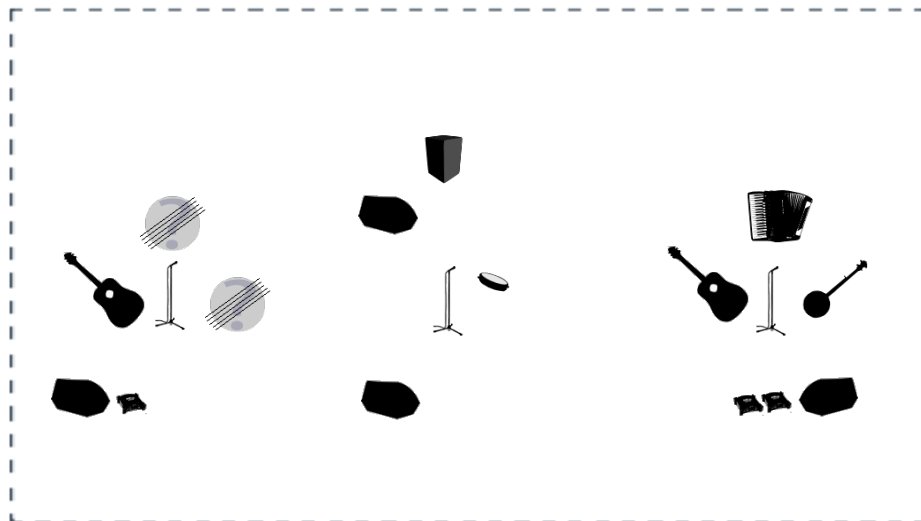

## Channels List

	Instrument	Microphone	Effects (optional)	Comments
1	Cajon	Shure SM57		
2	Tambourine	Oktava MK12		
3	Accordion	Oktava MK12		
4	Banjo	DI - Linea		
5	Acoustic guitar	DI - Linea		12-String
6	Acoustic guitar	DI - Linea		6-String
7	strings custom	DI - Linea		Bouzouki
8	strings custom	DI - Linea		Mandoline
9	Vocals	Shure SM58		Vocals Lucy
10	Vocals	Shure SM58		Vocals Robin
11	Vocals	Shure SM58		Vocals Max