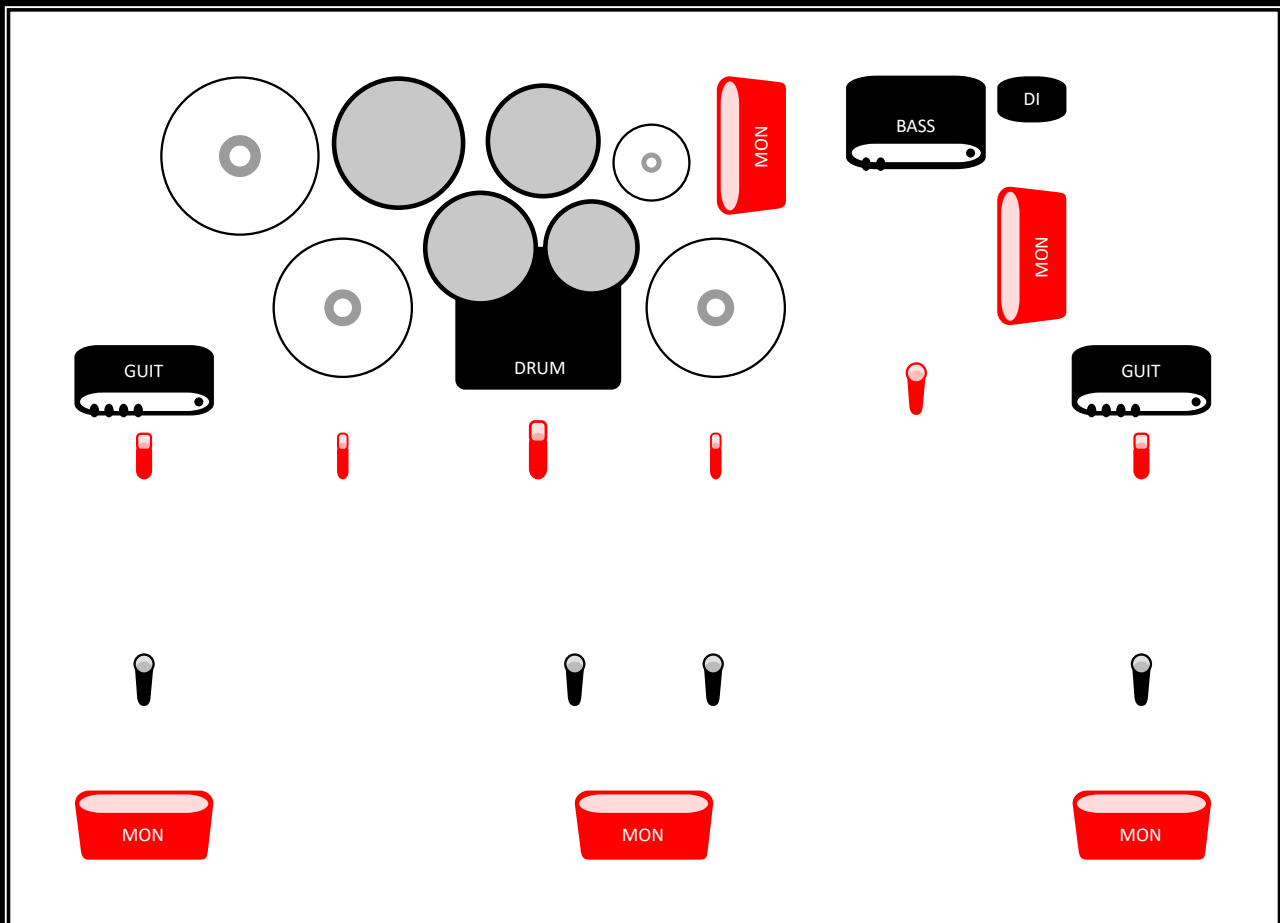

Bringen wir:

Drums

Bass Drum
Snare Drum, Hi Hat,
Tom, Tom, Floor Tom,
Ride, Crash, Crash

Bass

Ashdown, DI

Guitars

Vox
Marshall

Vocals

4x Shure SM 58

Brauchen wir:

Shure Beta 52

2x Overhead (z.B. AKG C451B)

Shure SM 57

Shure SM 57

1x Sure SM 58, 5x Monitor-Box