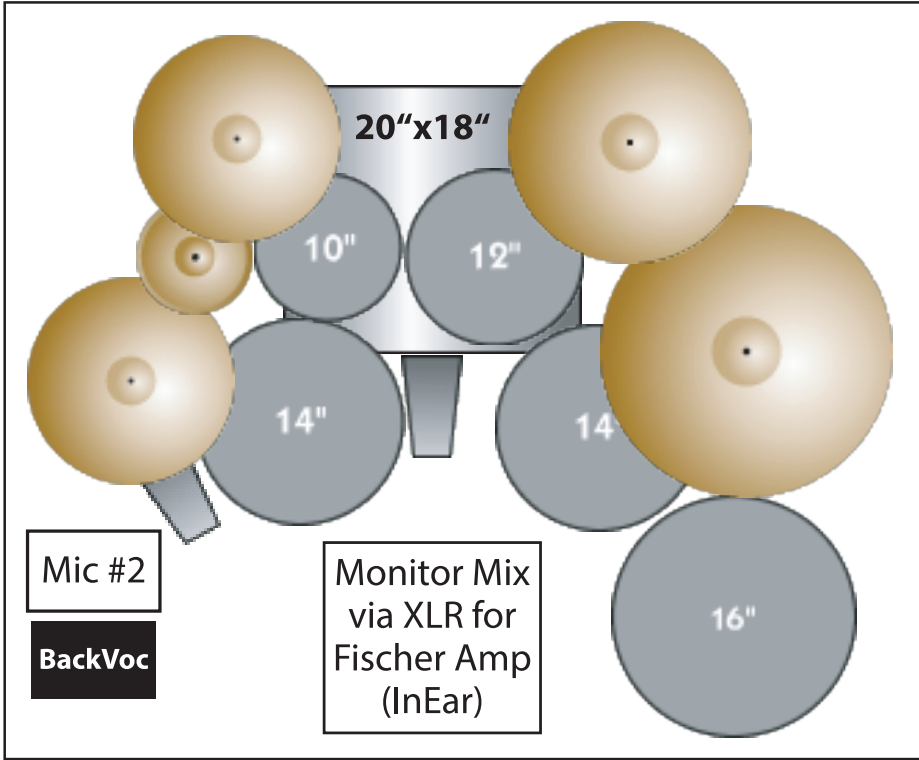

Singer

LeadGuitar

Combo:
Line 6 Flextone III XL
Fulltone Fat-Boost

RhythmGuitar

Combo:
Line 6 Flextone III XL

Bass

Bass-Amp:
TC Electronic RH750
Speakers: 2 x Aguilar GS 112
Build in DI

TECHNICAL RIDER