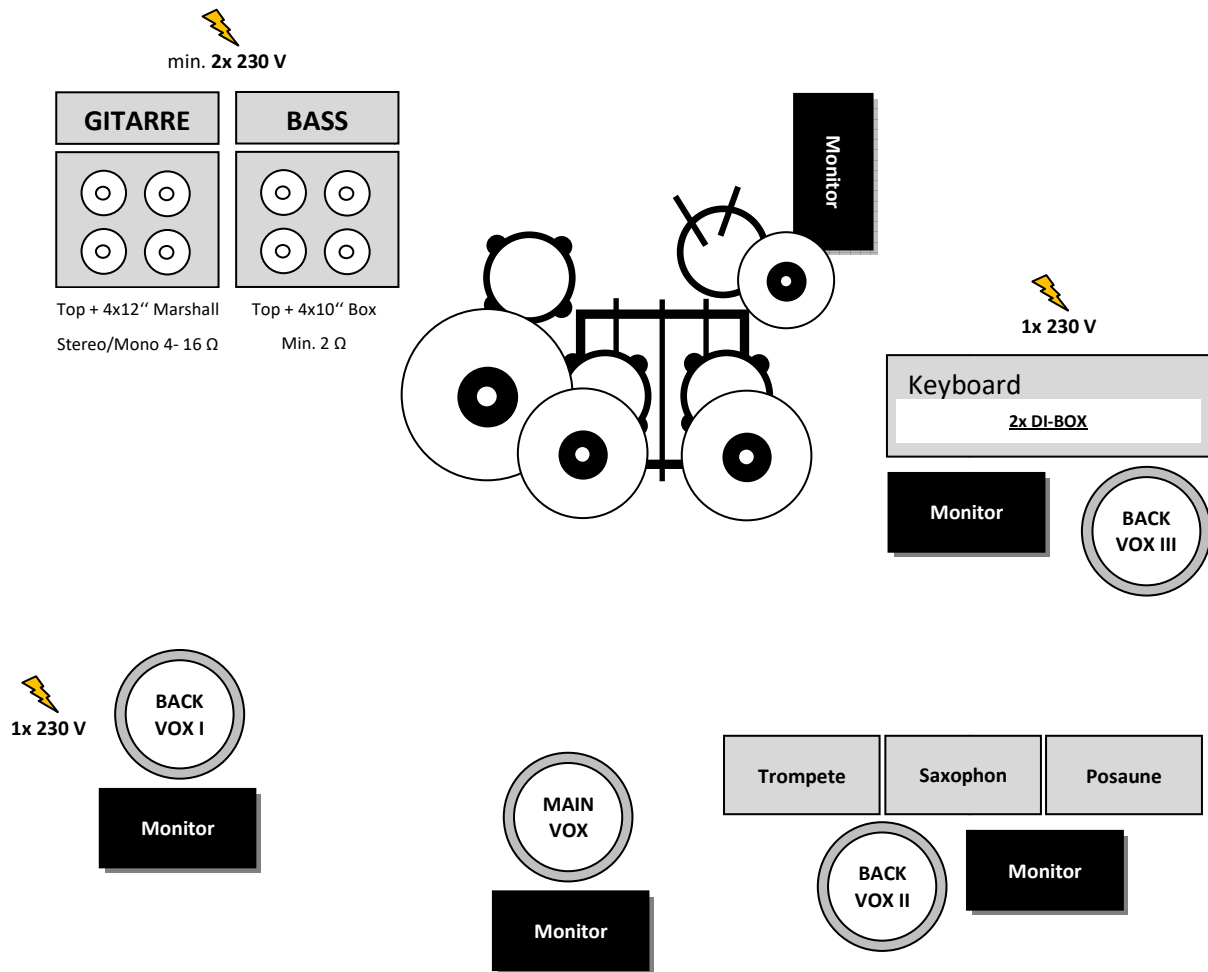

SkaAllüren

Instrument	Micro / DI	Anmerkung
1 Bass Drum	Micro	
2 Floor Tom	Micro	
3 Tom	Micro	
4 Tom	Micro	
5 Snare	Micro	
6 Hi-Hat	Micro	
7 Ride	Micro	
8 Crash	Overhead-Micro	
9 Crash	Overhead-Micro	
10 Bass	DI-Box	
11 Gitarre	Micro	
12 Keyboard	2x DI-Box	
13 Trompete	Clip-Micro vorhanden	
14 Saxophon	Micro	
15 Posaune	Micro	
16 Main-Vox	Micro z.B. Shure SM58	
17 Back-Vox I	Micro z.B. Shure SM58	
18 Back-Vox II	Micro z.B. Shure SM58	
19 Back-Vox III	Micro z.B. Shure SM58	