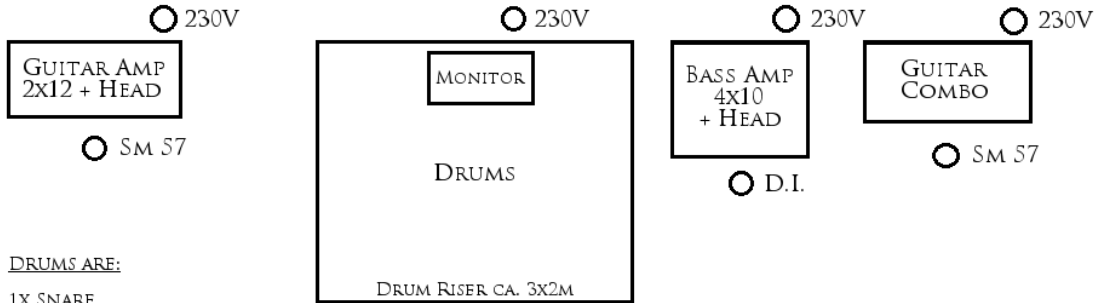

TECHRIDER

DRUMS ARE:

- 1X SNARE
- 1X BASS DRUM
- 2X TOM
- 1X HIHAT
- 2X CRASH
- 1X RIDE
- 1X CHINA

BASS

RHYTHM GUITAR

LEAD GUITAR

VOCALS

○ SM 58