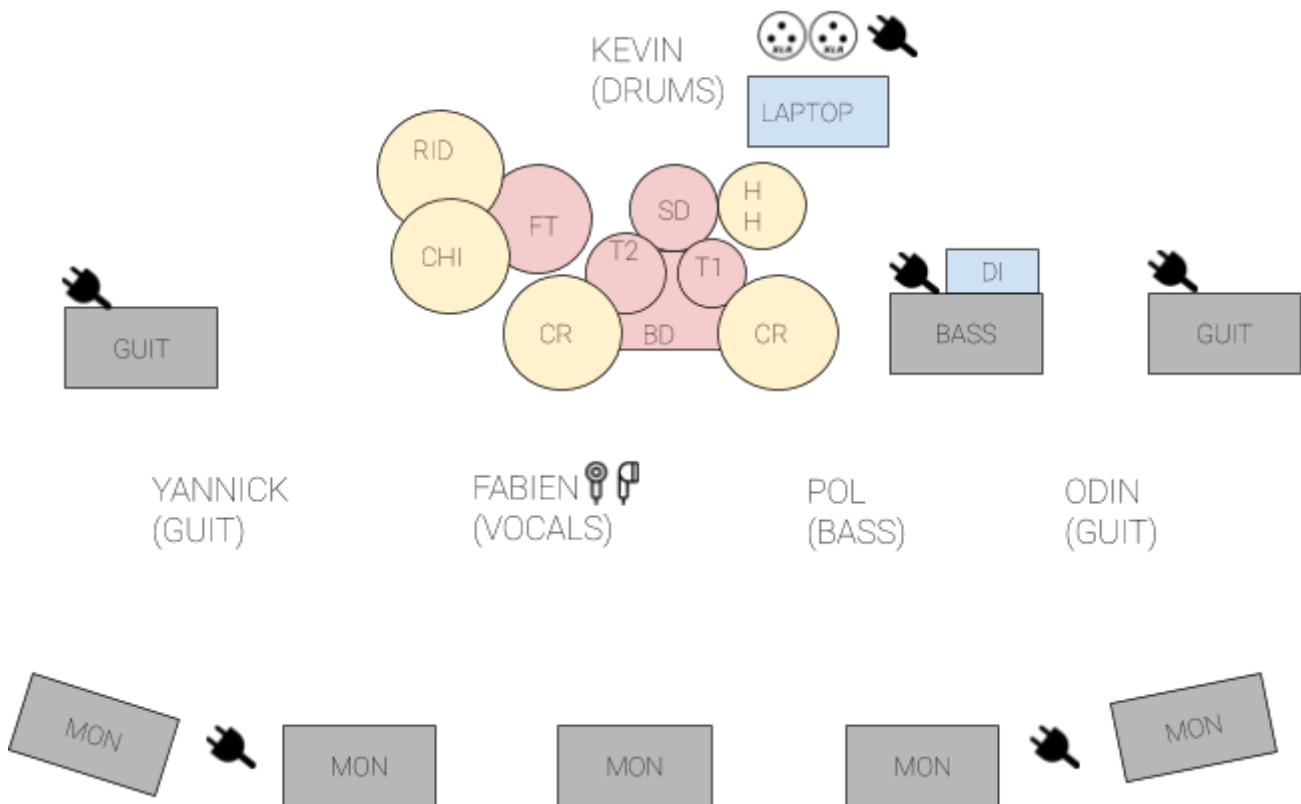

LEGACY OF ATLAS

Comments:

Please provide

- two XLR cables sending stereo backing tracks from the laptop the PA and stage monitors
- one XLR cable for Fabien's IEM system
- one DI box for the bass
- a power outlet next to the drums for our laptop and mixer