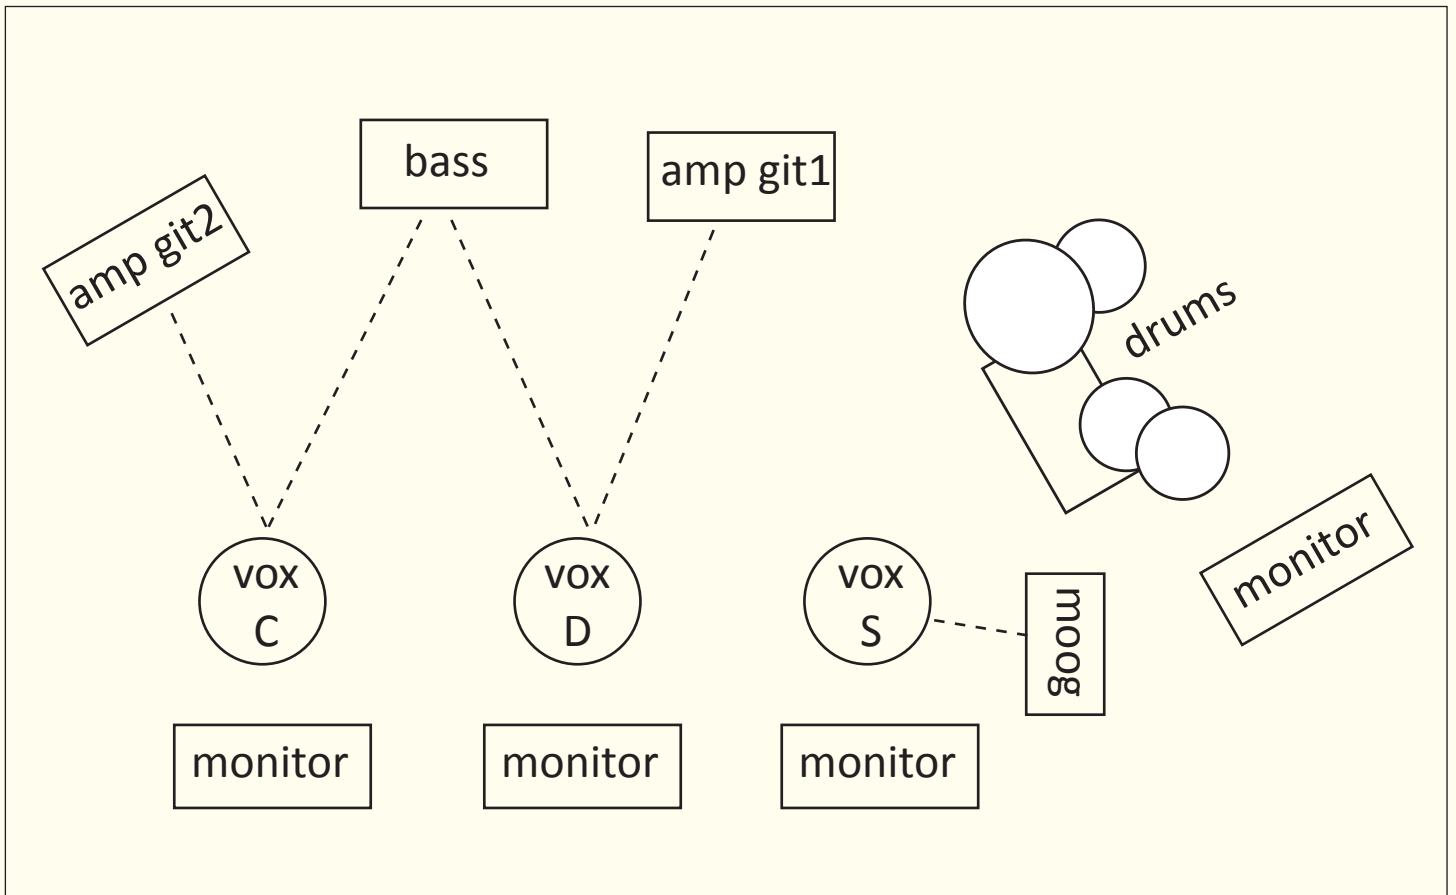

kiss me tiger

Stageplan

Inputlist

1	Bassdrum	Beta 52/AKG D112
2	Snare	SM57
3	Tom	Sennh. 421/ SM57
4	Overhead	SM81
5	Moog	Line/DI
6	Bass	Sennh. 421/SM57
7	Guitar 1 (Dirk)	SM57
8	Guitar 2 (Christoph)	SM57
9	Vox 1 (Sabine)	SM/Beta58
10	Vox 2 & Trumpet (Dirk)	SM/Beta58
11	Vox 3 (Christoph)	SM/Beta58