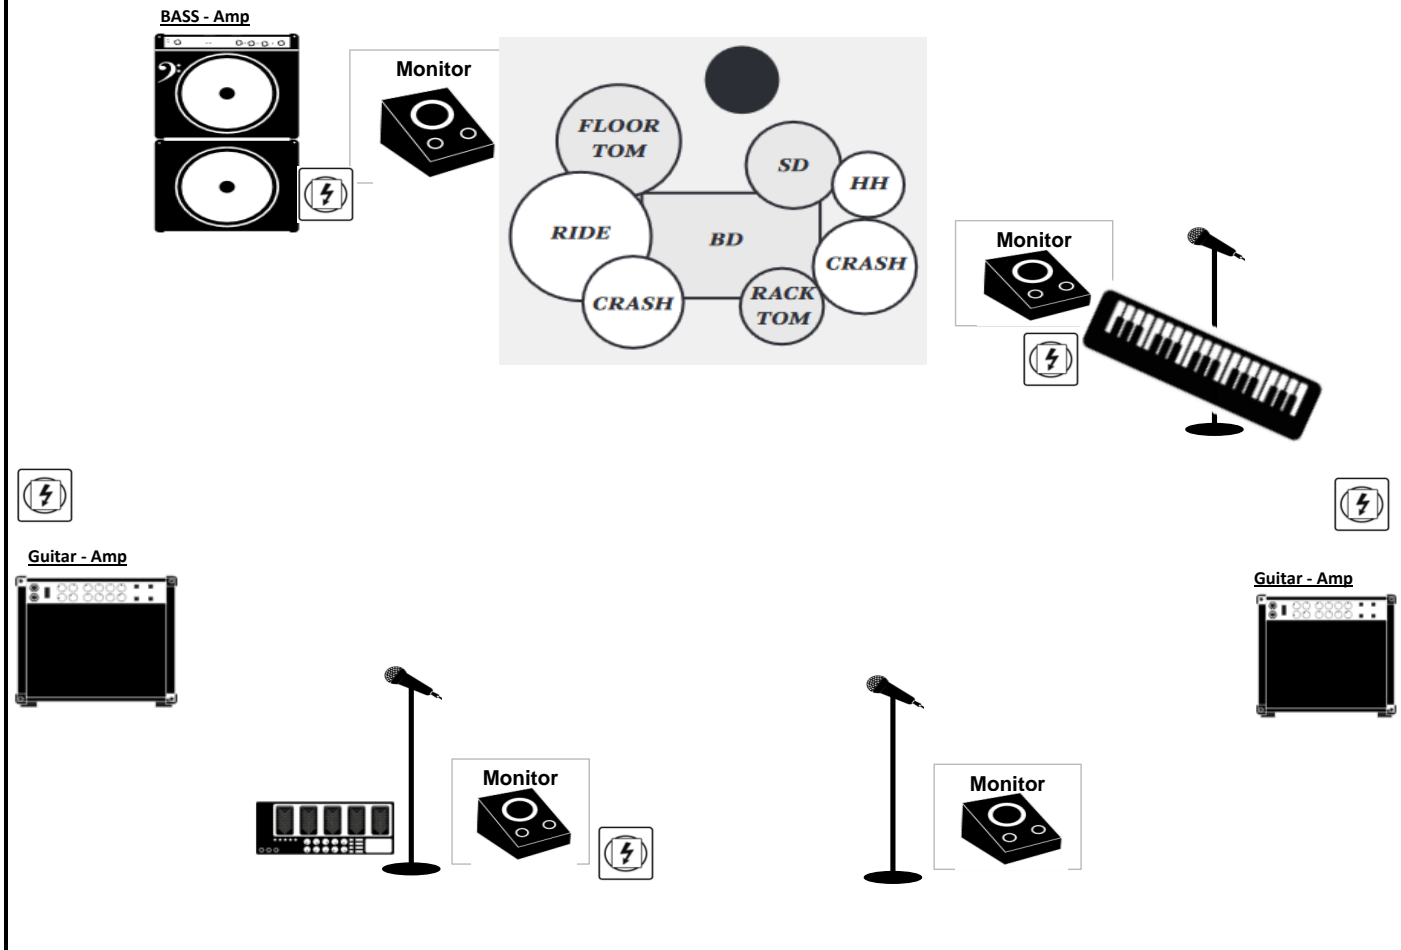

# DGX stage plan

Kanal	Instrument	Mic	Position
1	Lead Vocal	SM 58	Center
2	Backing, Vocal	SM 58	Keyboard
3	Backing Vocal	SM 58	Center
4	E Git. Amp 1	SM 57 oder e906	E-Git. Amp
5	E Git. Amp 2	SM 57 oder e906	E-Git. Amp
6	Akkusitik Git.	DI Box	Center
7	Bass DI out	direkt	Bass Amp
8	Kick	AKG set	Drums
9	Snare Top	AKG set	Drums
10	Snare Bottom	AKG set	Drums
11	HiHat	AKG set	Drums
12	Tom 1	AKG set	Drums
13	FloorTom	AKG set	Drums
14	Drum Overhead 1	AKG set	Drums
15	Drum Overhead 2	AKG set	Drums
16	Keys L	DI Box	Keys
17	Keys R	DI Box	Keys