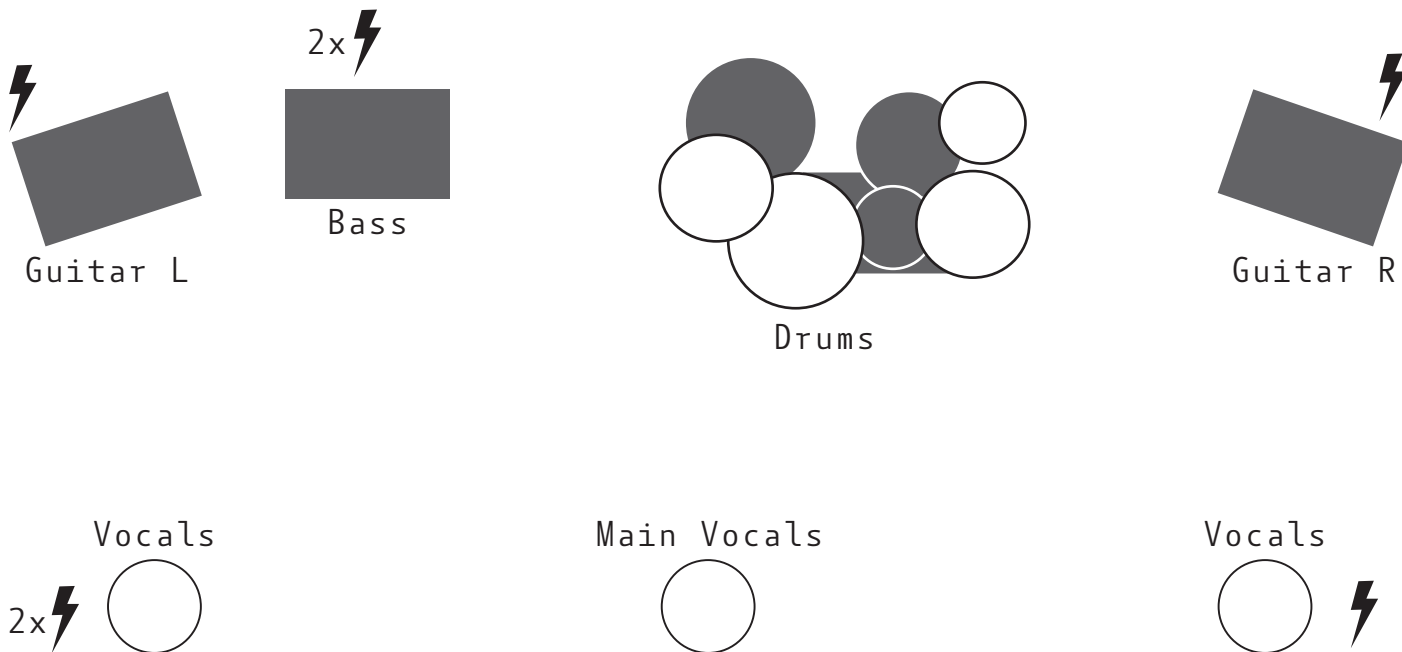

DEAD KOYS

Stage Rider

INFOS

Drums Philip	Bassdrum, Snare, High Tom, Floortom Hi-Hat, Ride, 2x Crash
Bass Etta	Head (Mesa Boogie 400 Watt) mit D.I.-Out Speaker
Guitar L Dominik	Head (Sovtek, 50 Watt) Speaker (Blackstar, 2x12", 160 Watt, 8 Ohm)
Guitar R Matthias	Head (Laney, 20 Watt) Speaker (London City, 4x12", 120 Watt, 8 Ohm)
Vocals Ben	Microphone
⚡	Power, 230 Volt