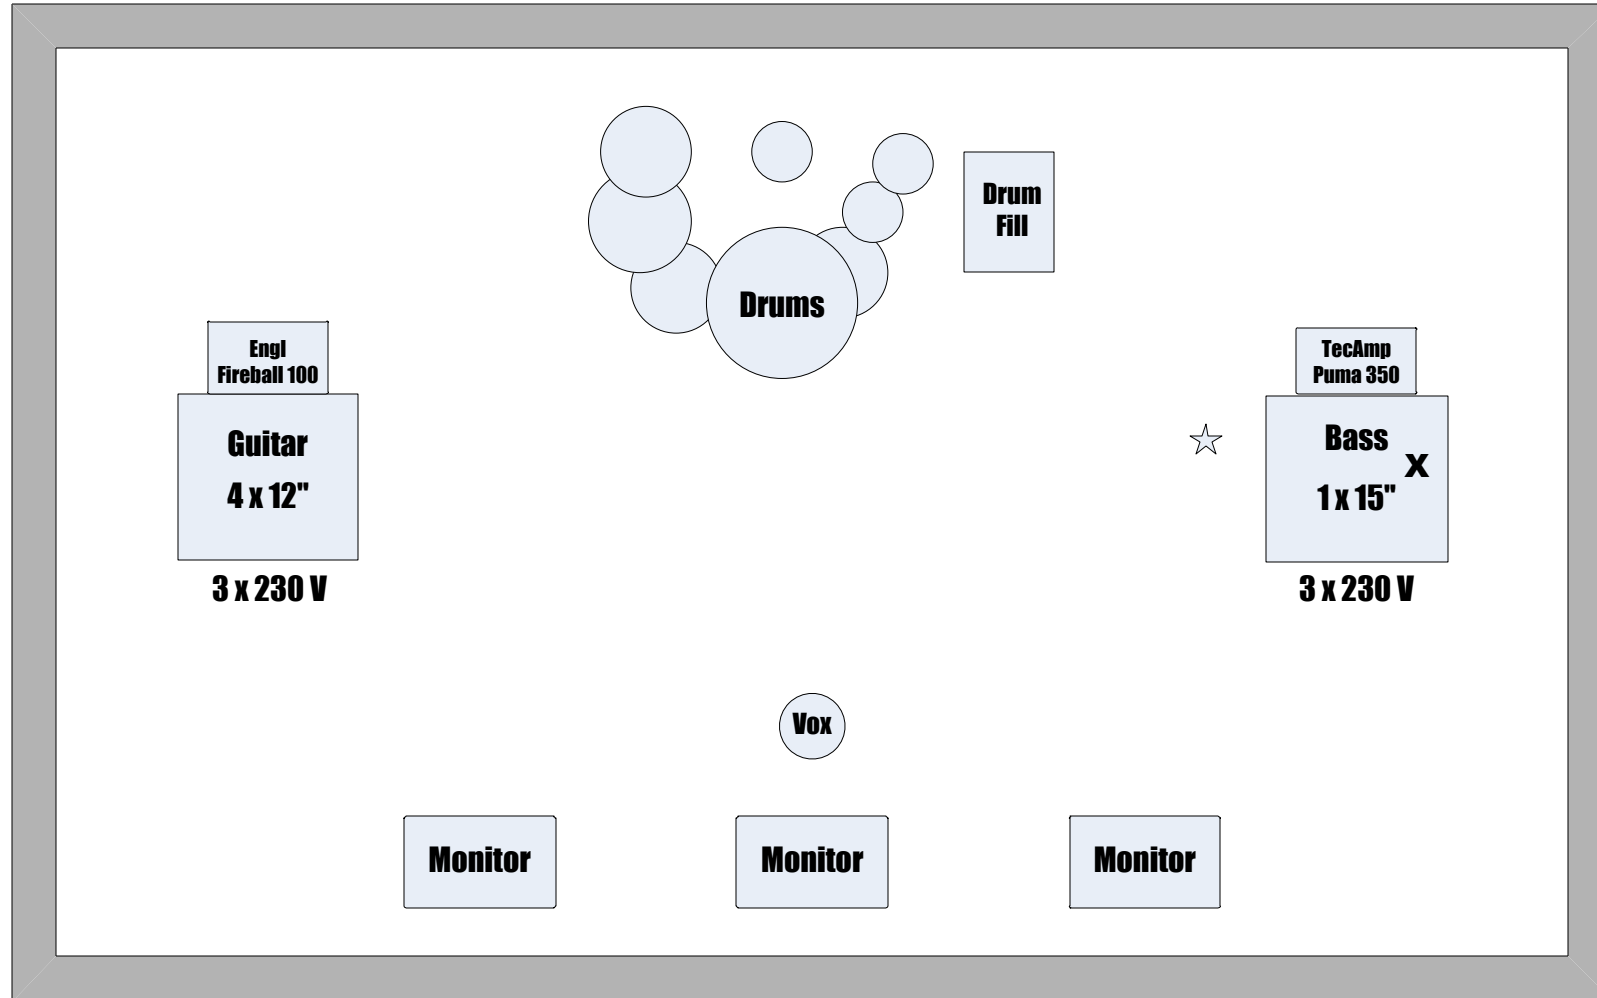

Technical Rider Skinjob

☆ Samples via Laptop, please provide an accurate foundation

X If there is no possibility to amplify the bass-signal via P.A.,
we need an additional 4 x 10" bass cabin or adequate