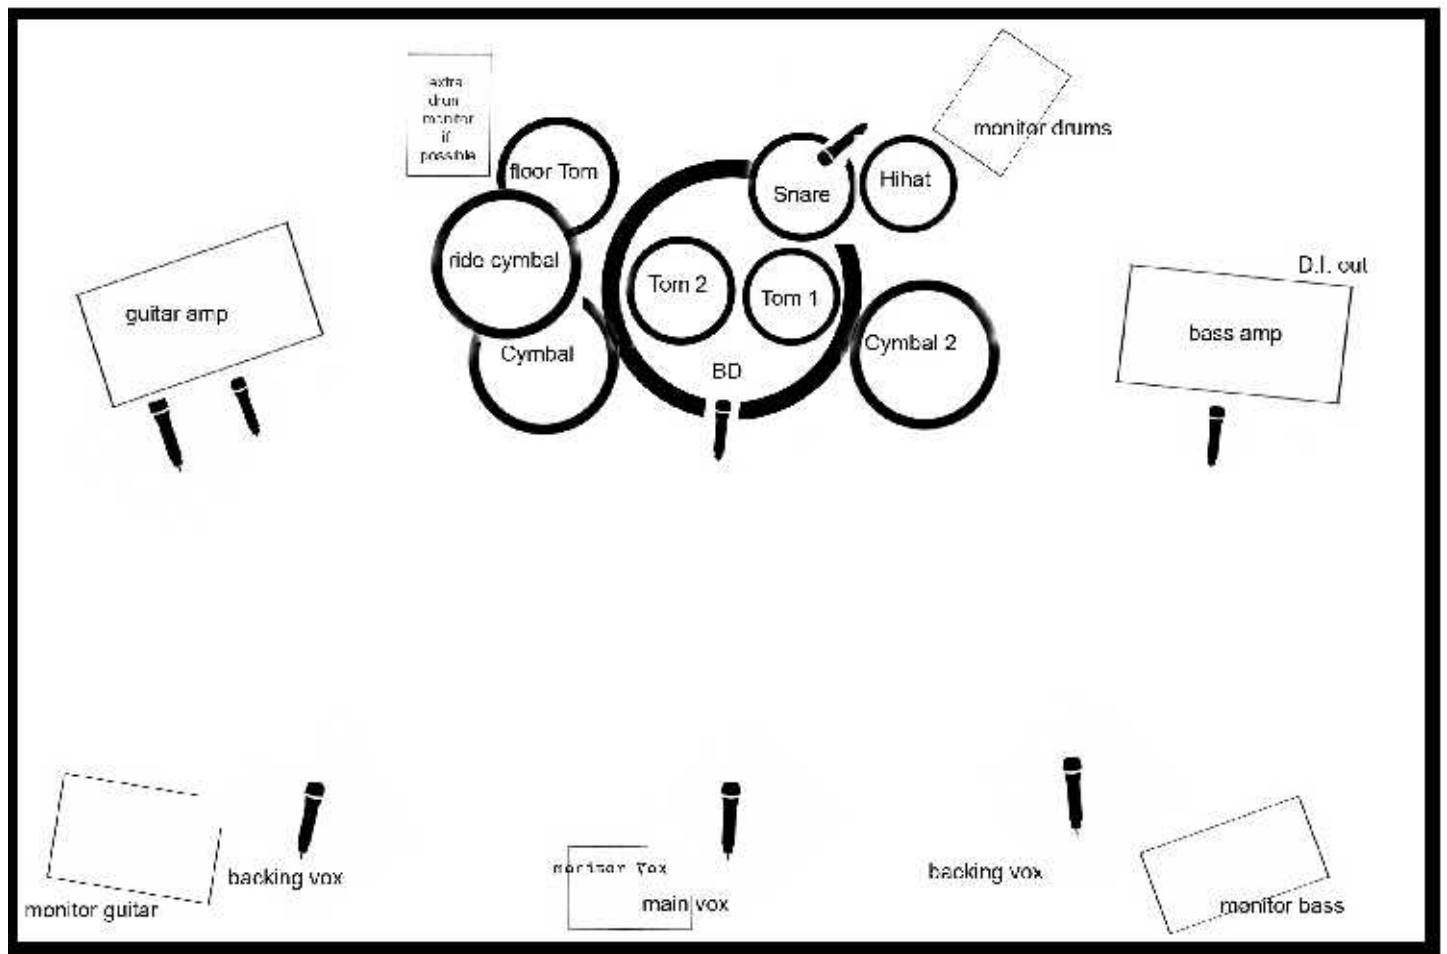

Dr. Ella

Technical Rider

Input Liste / Signale

Main Vox
2 x Backing Vox
Guitar
Bass
Bass Drum
Snare Drum
Tom 1-3
Hi-hat
Overhead Mics for drums

Extras

Beamer für Video bei Umbau wenn möglich
Fog / Nebelmaschine wenn möglich

Monitore

#Main vocals: Main Vocals, Git, Bass, Dr
#drum monitor: Kick, Git, Bass, main vocals
#guitar monitor: Kick, Snare, Bass, main vocals, guitar backing vocals
#bass monitor: Kick, Git, main vocals, bass guitar backing vocals