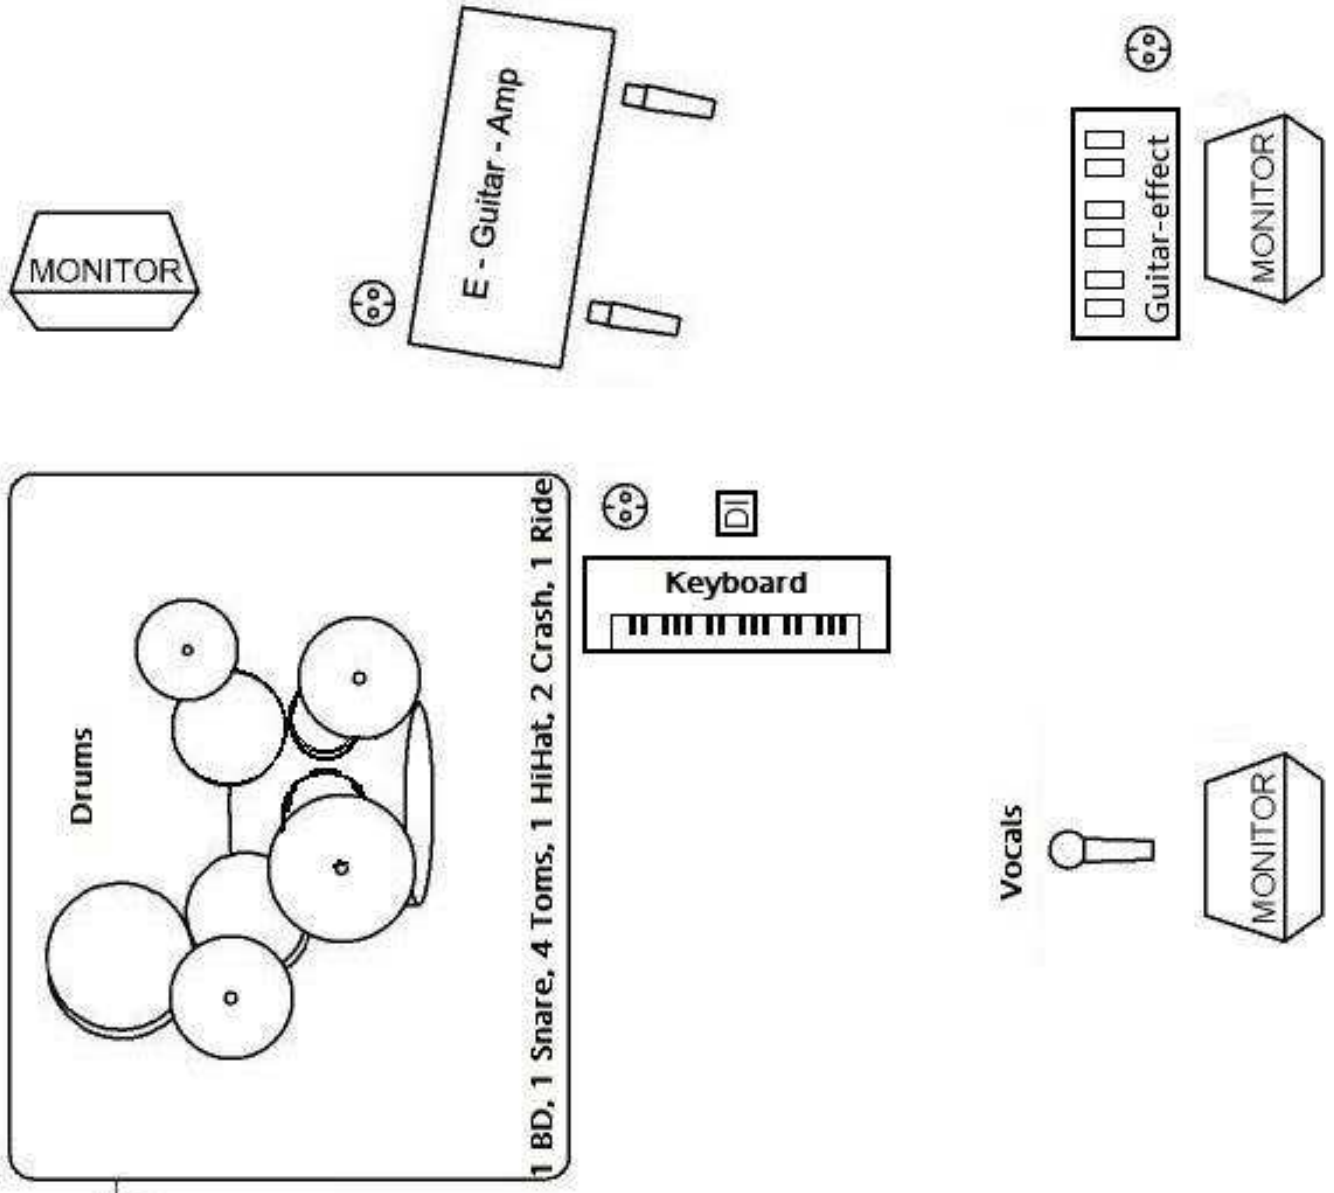

Love's Labour's Lost

Speaker icon, DI symbol, Bassguitar - Amp

Speaker icon, DI symbol, Keyboard

Speaker icon, E - Guitar - Amp

Speaker icon, Bass-Effect, Sampler, Vocals, MONITOR

Vocals, MONITOR

Speaker icon, Guitar-effect, MONITOR

MONITOR