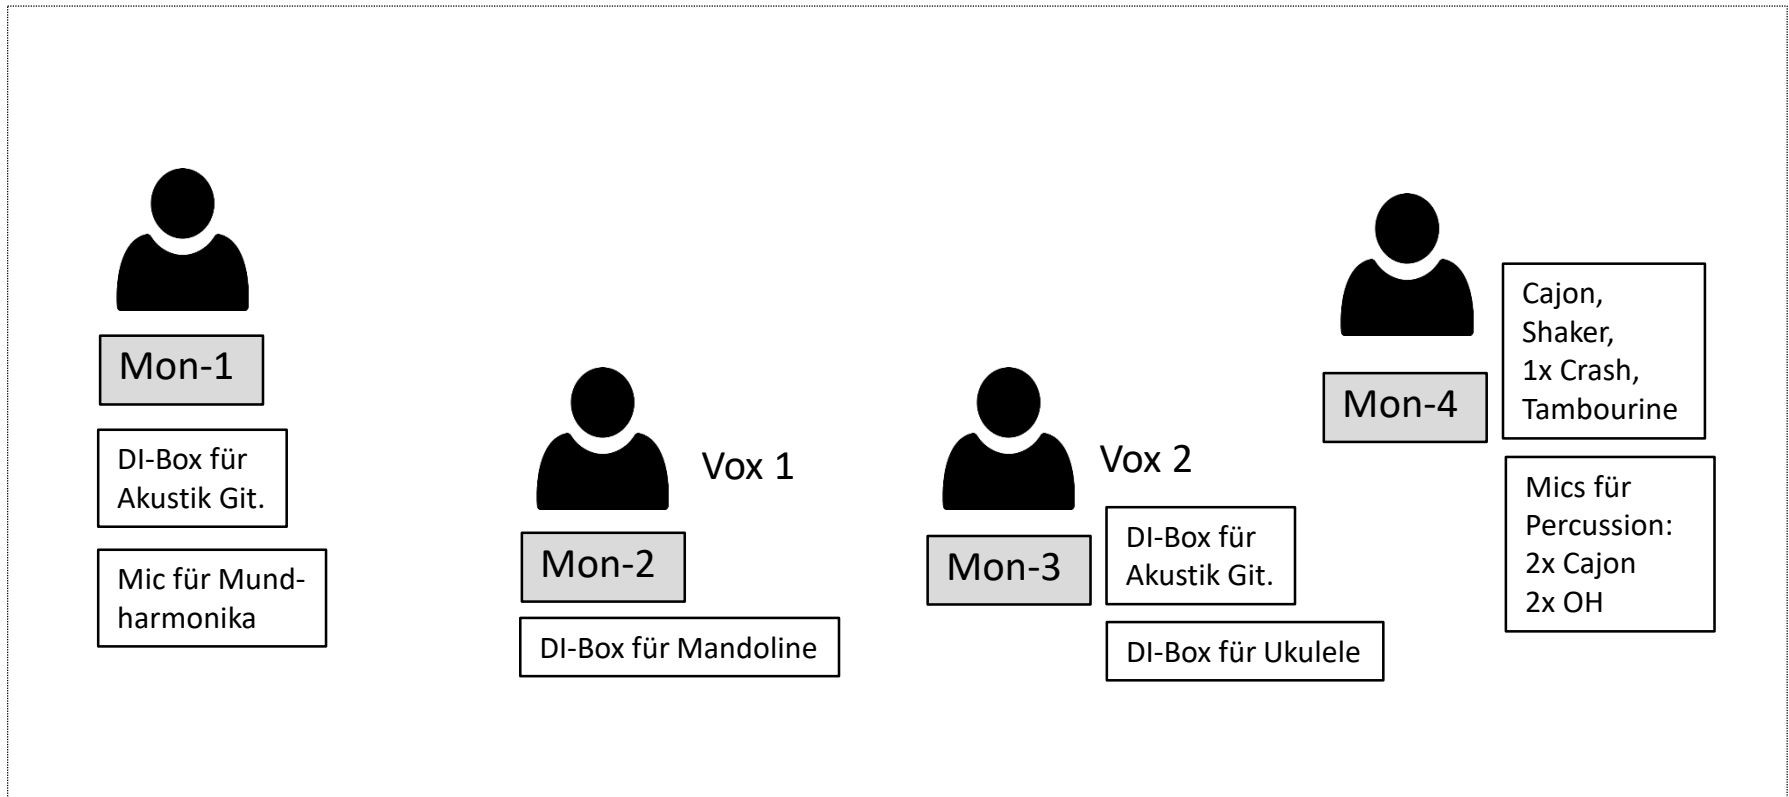

Stageplan – Trust In Harmony

Kanalbelegung – Trust In Harmony

Kanal	Instr.	Sonstiges
1	Cajon Sn	Mic
2	Cajon Bass	Mic
3	Oh-L	Mic
4	Oh-R	Mic
5	Mundharmonika	Mic
6	Akustik-Git 1	DI-Box
7	Akustik-Git 2	DI-Box
8	Ukulele	DI-Box
9	Mandoline	DI-Box
10	Main Vocals 1	Mic
11	Main Vocals 2	Mic