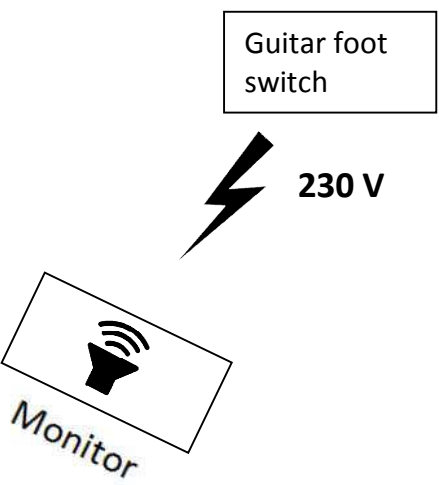

Frozen Skin

TECHNICAL STAGE RIDER

CONTACT

Contact: Raphael Singh
E-Mail: contact@frozenskin.com
Web: www.frozenskin.com

EQUIPMENT LIST

DRUMS

Drumset:	Tama Superstar Hyper-Drive SL62HZBN-MRC	No.
	22 x 18" Bassdrum	7
	14 x 5,5" Snare Drum	2
	10 x 6,5" Tom Tom	3
	12 x 7" Tom Tom	4
	14 x 12" Floor Tom	5
	16 x 14" Floor Tom	6
Hardware:	Tama HC73BWN Cymbal Boom Stands	9,10,11,12,13
	Tama HC72WN Straight Cymbal Stand	14
	Tama HTW39W Double Tom Stand	3,4
	Tama HH75WN Hi-Hat	8
	Tama HS70WN Snare Stand	2
	Tama HT530C Drum Throne	1
	Tama HP910LSW Speed Cobra Double	15
Cymbals:	Meinl 14" MCS Medium Hi-Hat	8
	Meinl 16" MCS Medium Crash	9
	Meinl 17" Classics Custom Med. Crash	10
	Meinl 18" Classics Custom Med. Crash	13
	Meinl 20" MCS Medium Ride	11
	Meinl 8 1/2" M-Series Bell	12
	Zildjian 20" Oriental China Trash	14