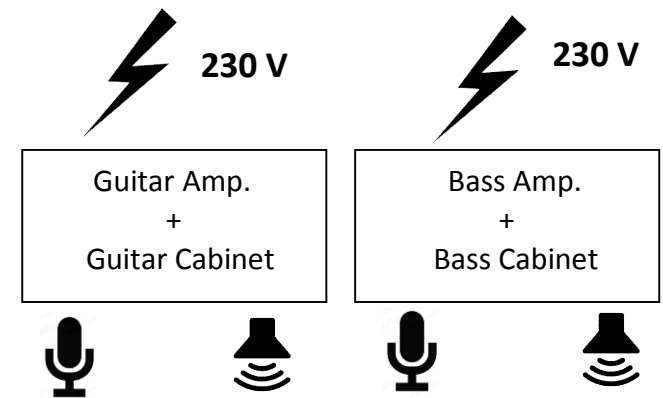

Frozen Skin

TECHNICAL STAGE RIDER

CONTACT

Contact: Raphael Singh
E-Mail: contact@frozenskin.com
Web: www.frozenskin.com

EQUIPMENT LIST

DRUMS

Drumset:	Tama Superstar Hyper-Drive SL62HZBN-MRC	No.
	22 x 18" Bassdrum	7
	14 x 5,5" Snare Drum	2
	10 x 6,5" Tom Tom	3
	12 x 7" Tom Tom	4
	14 x 12" Floor Tom	5
	16 x 14" Floor Tom	6
Hardware:	Tama HC73BWN Cymbal Boom Stands	9,10,11,12,13
	Tama HC72WN Straight Cymbal Stand	14
	Tama HTW39W Double Tom Stand	3,4
	Tama HH75WN Hi-Hat	8
	Tama HS70WN Snare Stand	2
	Tama HT530C Drum Throne	1
	Tama HP910LSW Speed Cobra Double	15
Cymbals:	Meinl 14" MCS Medium Hi-Hat	8
	Meinl 16" MCS Medium Crash	9
	Meinl 17" Classics Custom Med. Crash	10
	Meinl 18" Classics Custom Med. Crash	13
	Meinl 20" MCS Medium Ride	11
	Meinl 8 1/2" M-Series Bell	12
	Zildjian 20" Oriental China Trash	14