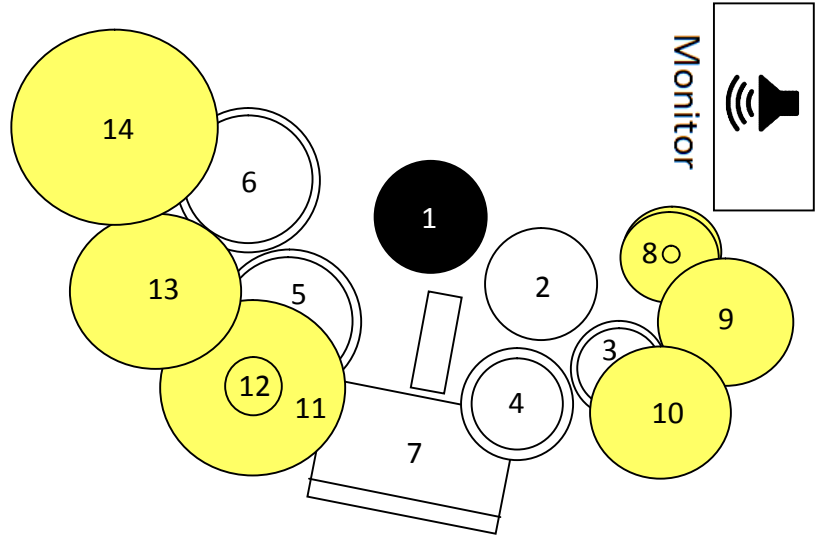

Frozen Skin

TECHNICAL STAGE RIDER

CONTACT

Contact: Raphael Singh
E-Mail: contact@frozenskin.com
Web: www.frozenskin.com

EQUIPMENT LIST

DRUMS

Drumset:	Tama Superstar Hyper-Drive SL62HZBN-MRC	No.
	22 x 18" Bassdrum	7
	14 x 5,5" Snare Drum	2
	10 x 6,5" Tom Tom	3
	12 x 7" Tom Tom	4
	14 x 12" Floor Tom	5
	16 x 14" Floor Tom	6
Hardware:	Tama HC73BWN Cymbal Boom Stands	9,10,11,12,13
	Tama HC72WN Straight Cymbal Stand	14
	Tama HTW39W Double Tom Stand	3,4
	Tama HH75WN Hi-Hat	8
	Tama HS70WN Snare Stand	2
	Tama HT530C Drum Throne	1
	Tama HP910LSW Speed Cobra Double	15
Cymbals:	Meinl 14" MCS Medium Hi-Hat	8
	Meinl 16" MCS Medium Crash	9
	Meinl 17" Classics Custom Med. Crash	10
	Meinl 18" Classics Custom Med. Crash	13
	Meinl 20" MCS Medium Ride	11
	Meinl 8 1/2" M-Series Bell	12
	Zildjian 20" Oriental China Trash	14