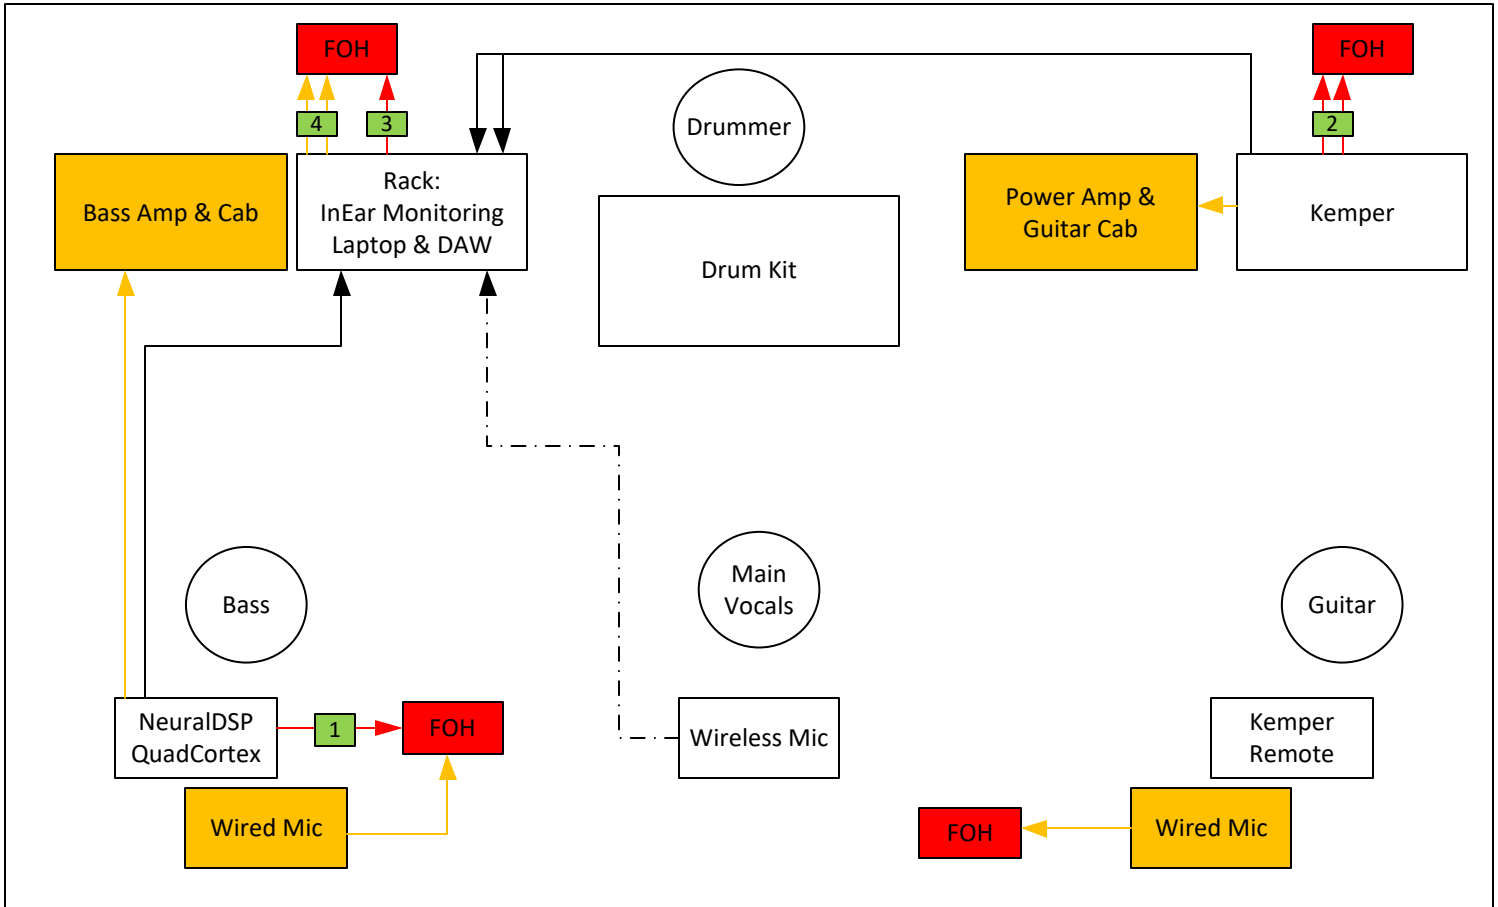

# TechRider Solution

Band Members:			
Quantity	Type 1	Type 2	
1x	Drums		
1x	Bass	Backing Vocals	
1x	Guitar	Backing Vocals	
1x	Main Vocals		
1x	DAW		

DI To FOH:			
ID	Type	Signal	Format
1	Bass	Mono	1x XLR
2	Guitar	Stereo	2x XLR
3	Main Vocals	Mono	1x XLR
4	DAW	Stereo	2x XLR

Frequencies:		
Type	Frequency	Band
InEar 1	640.700	B-Band
InEar 2	471.050	A1-Band
InEar 3	864.900	E-Band
Wireless Mic	830.550	S50 Band
Wireless Bass	2,4 GHz	-

X = Musician     
 FOH = Signal location to FOH     
 XXX = Optional Component     
 XXX = Mandatory Component