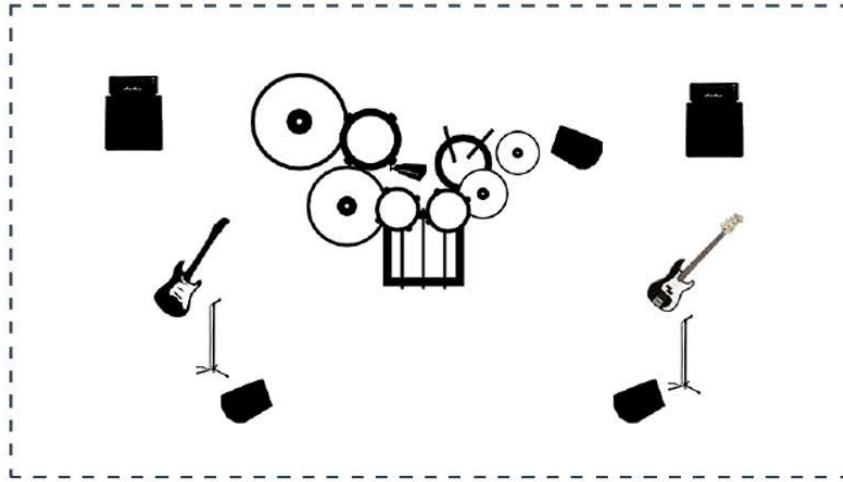

★ MOTORBOOT SONOR ★

Channels List

#	Instrument	Microphone		
#1	Vocals	Shure SM57	Vocals 2	
#2	Vocals	Shure SM57	Vocals 1	
#3	Amplifier (head + cabinet)	AKG D12-E	Guitar Amplifier (Head + Cabinet)	
#4	Amplifier (head + cabinet)	AKG D12-E	Bass Amplifier (Head + Cabinet)	
#5	Snare Drum	Sennheiser E604	Snare	
#6	Bass Drum	Shure Beta52	Bass Drum	
#7	Floor tom	AKG C451	Floor Tom	
#8	Tom	AKG C451	Tom 2	
#9	Tom	AKG C451	Tom 1	
#10	Cowbell	AKG C451	Cowbell	
#11	Crash	AKG C451	Crash 1	
#12	Splash	AKG C451	Splash 1	
#13	Hi-hat	AKG C451	Hi-Hat	
#14	Ride	AKG C451	Ride	

Monitor Fill

Monitor

#	Instrument	Microphone	Artista	Comments
#1	Vocals	Shure SM57	Vocals 2	
#2	Vocals	Shure SM57	Vocals 1	
#3	Amplifier (head + cabinet)	AKG D12-E	Guitar Amplifier (Head + Cabinet)	
#4	Amplifier (head + cabinet)	AKG D12-E	Bass Amplifier (Head + Cabinet)	
#5	Snare Drum	Sennheiser E604	Snare	
#6	Bass Drum	Shure Beta52	Bass Drum	
#7	Floor tom	AKG C451	Floor Tom	
#8	Tom	AKG C451	Tom 2	
#9	Tom	AKG C451	Tom 1	
#10	Cowbell	AKG C451	Cowbell	
#11	Crash	AKG C451	Crash 1	
#12	Splash	AKG C451	Splash 1	
#13	Hi-hat	AKG C451	Hi-Hat	
#14	Ride	AKG C451	Ride	
		Mixdown		

Monitor

#	Instrument	Microphone	Artista	Comments
#1	Vocals	Shure SM57	Vocals 2	
#2	Vocals	Shure SM57	Vocals 1	
#3	Amplifier (head + cabinet)	AKG D12-E	Guitar Amplifier (Head + Cabinet)	
#4	Amplifier (head + cabinet)	AKG D12-E	Bass Amplifier (Head + Cabinet)	
#5	Snare Drum	Sennheiser E604	Snare	
#6	Bass Drum	Shure Beta52	Bass Drum	
#7	Floor tom	AKG C451	Floor Tom	
#8	Tom	AKG C451	Tom 2	
#9	Tom	AKG C451	Tom 1	
#10	Cowbell	AKG C451	Cowbell	
#11	Crash	AKG C451	Crash 1	
#12	Splash	AKG C451	Splash 1	
#13	Hi-hat	AKG C451	Hi-Hat	
#14	Ride	AKG C451	Ride	
		Mixdown		