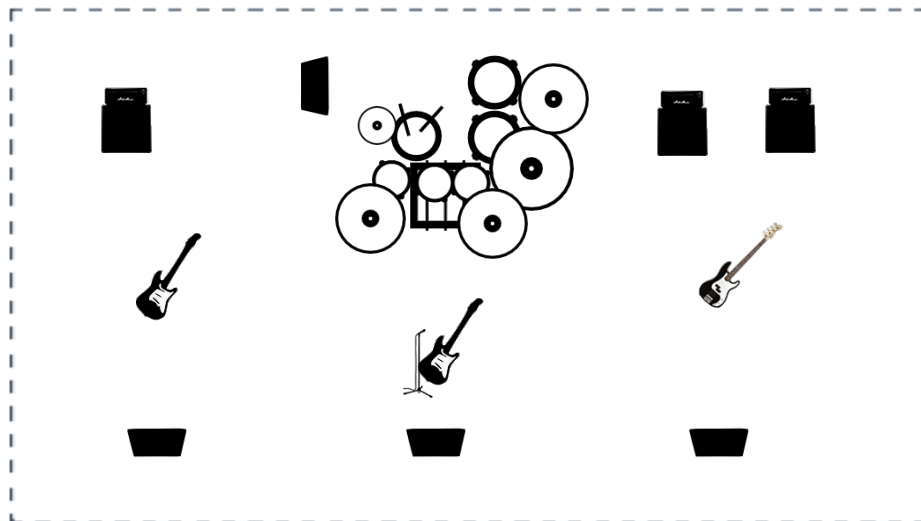

## Channels List

	Instrument	Microphone	Effects (optional)	Comments
1	Amplifier (head + cabinet)	Shure SM57		
2	Amplifier (head + cabinet)	Shure SM57		
3	Amplifier (head + cabinet)	Shure SM57		
4	Bass	DI - Línea		
5	Electric guitar	Shure SM57		
6	Electric guitar	Shure SM57		
7	Bass Drum	Shure Beta52		22" with Drumport
8	Snare Drum	Shure SM57		14"
9	Hi-hat	Shure SM57		14"
10	Tom	Sennheiser E604		8"
11	Tom	Sennheiser E604		10"
12	Tom	Sennheiser E604		12"
13	Floor tom	Shure SM57		14"
14	Floor tom	Shure SM57		16"
15	Ride	AKG C414		20"
16	Crash	AKG C414		16" Crash
17	Crash	AKG C414		18" Crash
18	Crash	AKG C414		18" China
19	Vocals	Shure SM58		