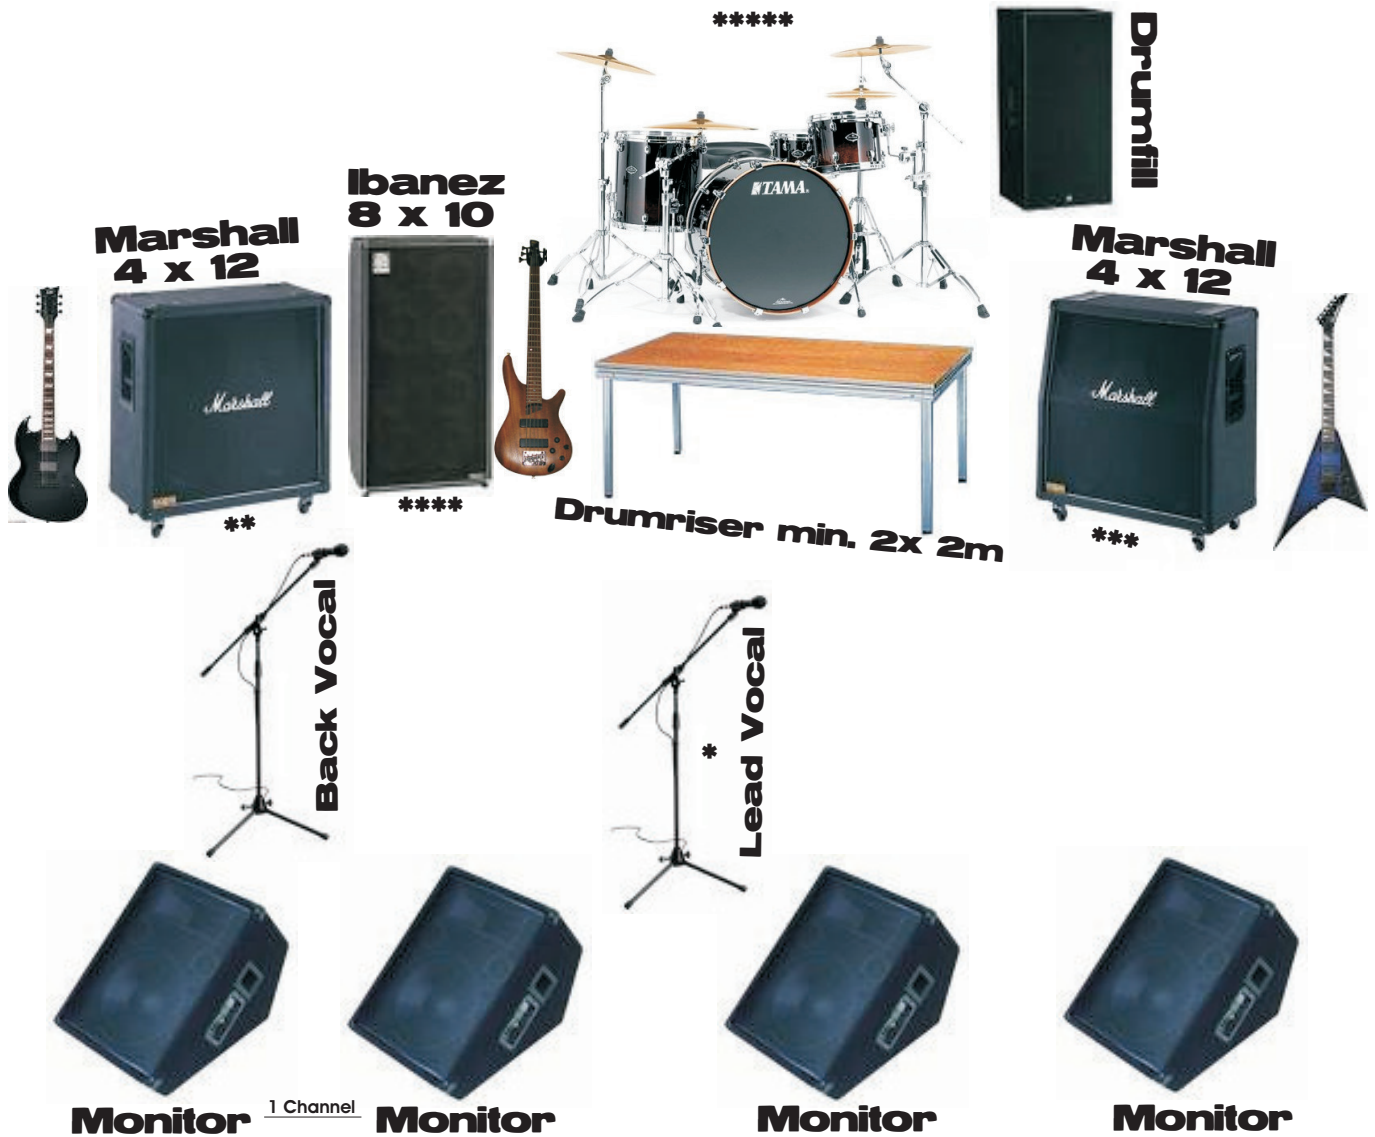

SCHISTOSOMA Are:

- Markus Schuster (vocal)
- ** Frank Kölbl (guitar/vocal)
- *** Simon Hammer (guitar)
- **** Oliver Goess (bass)
- ***** Thomas Walther (drums)

For more technical information call:

Thomas Walther

mobil: 0173 35 35 701 e-mail: waldi@schistosoma.de

Booking:

Markus Schuster

phone: 09107 924385 mobil: 0171 43 02 884 e-mail: markus@schistosoma.de