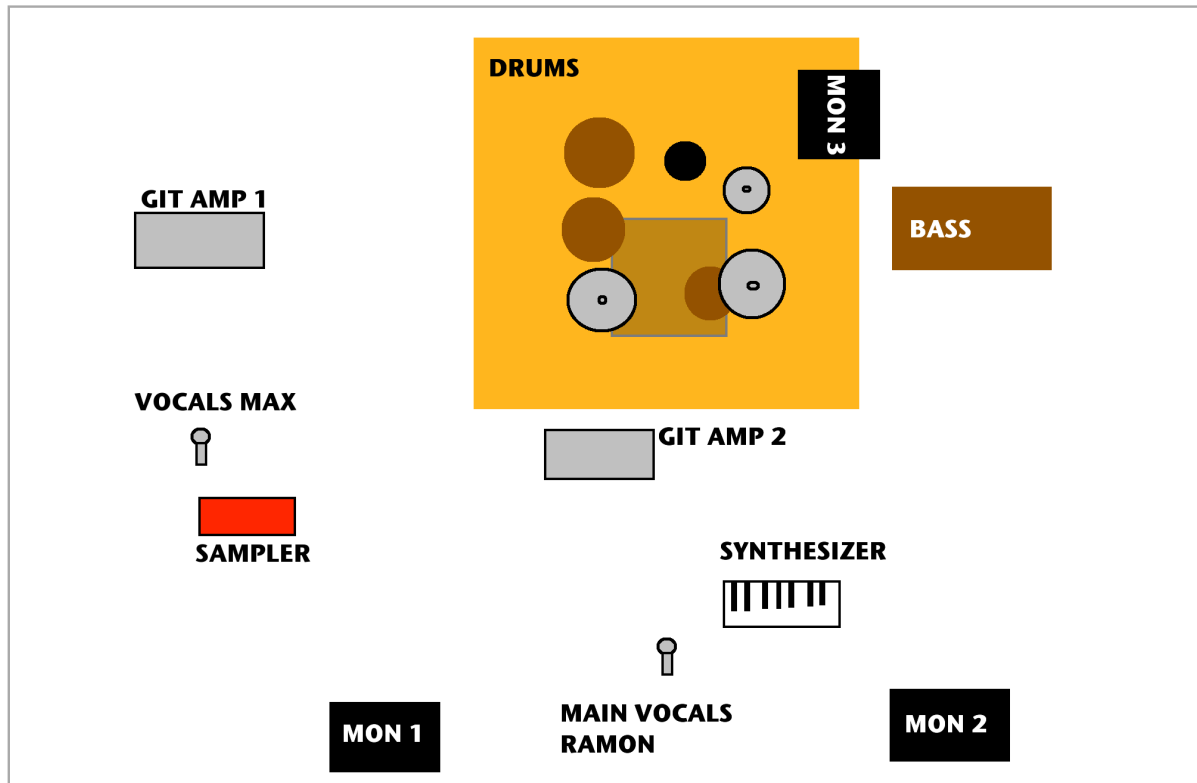

trillian

TECHNICAL RIDER

mail: trillianband@gmail.com
tel: max trieder 0176 / 23231228

Pultbelegung

| Ch | INSTRUMENT |
|----|------------------|
| 1 | Kick |
| 2 | Snare |
| 3 | Tom 1 |
| 4 | Tom 2 |
| 5 | Overhead |
| 6 | Bass (DI) |
| 7 | Git Amp 1 |
| 8 | Git Amp 2 |
| 9 | Sampler (DI) |
| 10 | Synthesizer (DI) |
| 11 | Lead Vocals |
| 12 | Backing Vocals |

Monitor

Mon 1: MainVocals, BackingVocals, Bass, Git 1, Sampler, Synthesizer

Mon 2: MainVocals, Bass, Git 1, Git2, Sampler, Synthesizer

Mon 3: Mainvocals, Bass, Git 1, Kick, Sampler, Synthesizer