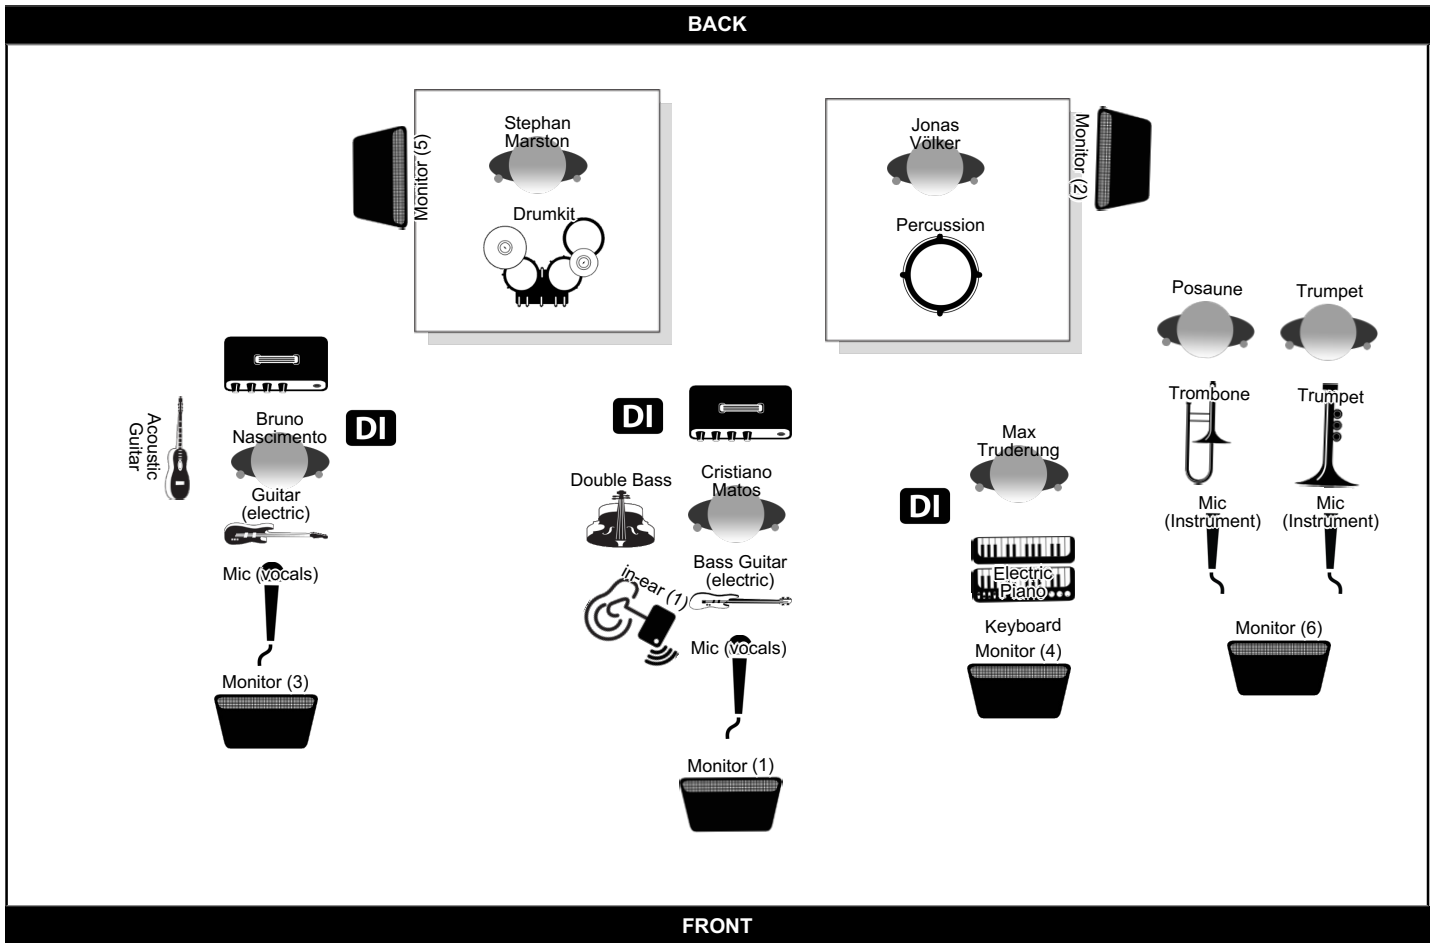

<http://www.cristianomatos.com>

Contact: (01703546448 / cristianomatos.bass@gmail.com)

Extra Info

Monitor Groups

Group	Soundmix
Group 1	Lead Vocal, Bass, Keyboard, Gitarre, Schlagzeug Overheads, Bläser.
Group 2	Percussion, Lead Vocal, Bass, Keyboard , Schlagzeug Overheads.
Group 3	Lead Vocal, Gitarre, Keyboard, Bass und Bläser
Group 4	Lead Vocal, Keyboard, Gitarre, Bass und Bläser
Group 5	Bassdrum, Schlagzeug Overheads, Bass, Lead Vocal, Keyboard, Gitarre
Group 6	Trumpet, Posaune, Keyboard, Gitarre, Schlagzeug Overheads, Lead Vocal