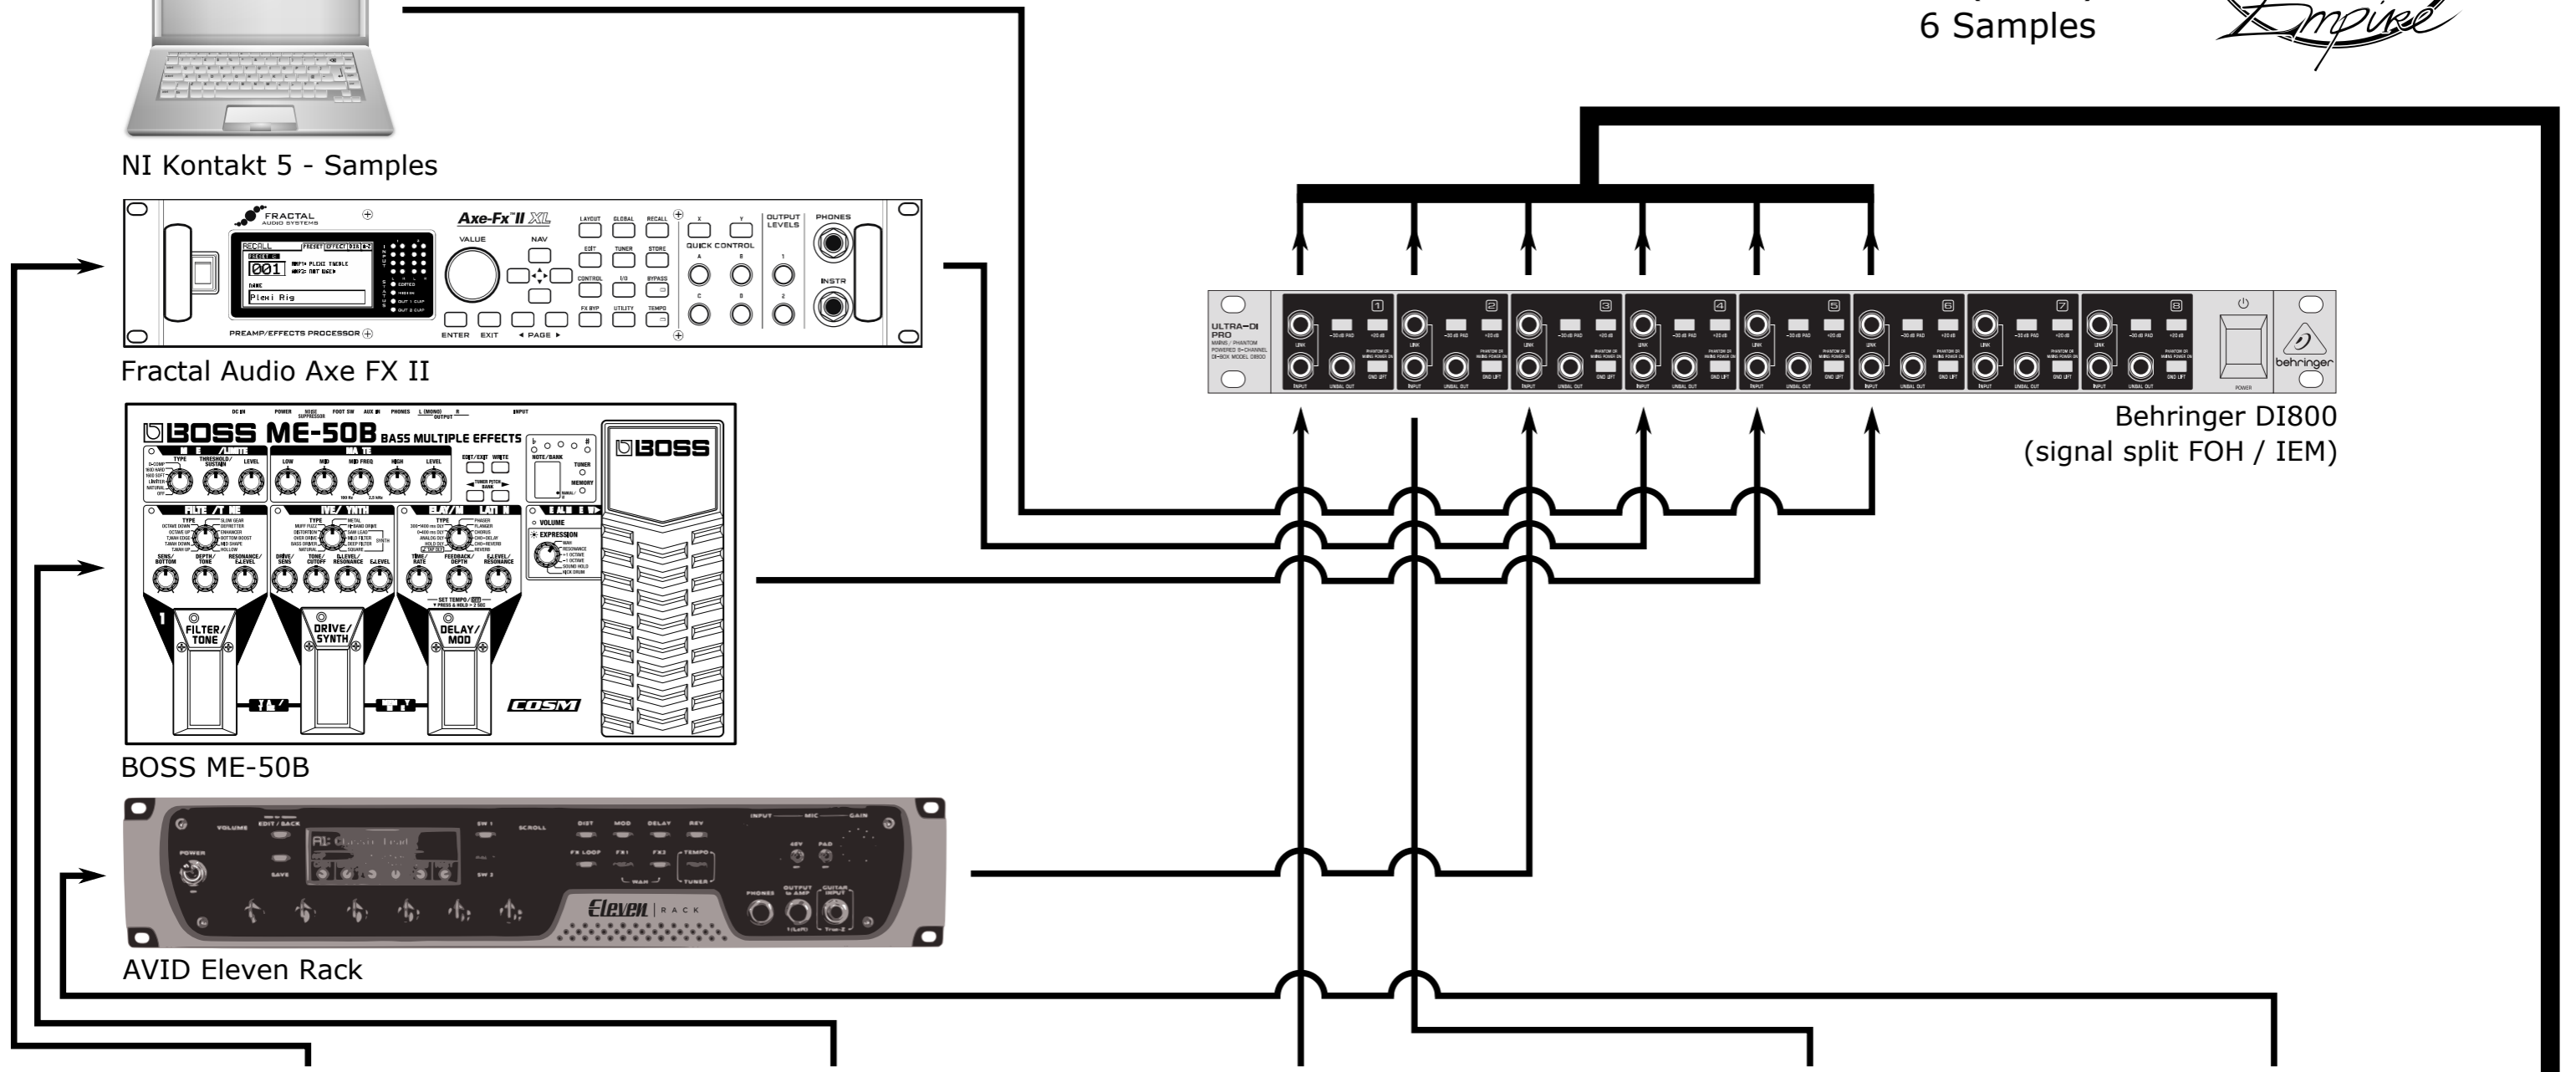

## Channelstrip to FOH

- 1 Vocals (Romy)
- 2 Vocals (Korbi)
- 3 Guitar (Phil)
- 4 Guitar (Son)
- 5 Bass (Matze)
- 6 Samples

NI Kontakt 5 - Samples

Fractal Audio Axe FX II

BOSS ME-50B

AVID Eleven Rack

Behringer DI800  
(signal split FOH / IEM)