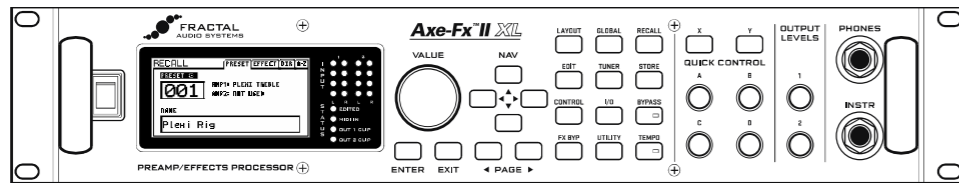

## Channelstrip to FOH

- 1 Vocals (Romy)
- 2 Vocals (Korbi)
- 3 Guitar (Phil)
- 4 Guitar (Son)
- 5 Bass (Matze)
- 6 Samples

NI Kontakt 5 - Samples

Fractal Audio Axe FX II

BOSS ME-50B

AVID Eleven Rack

Behringer DI800  
(signal split FOH / IEM)