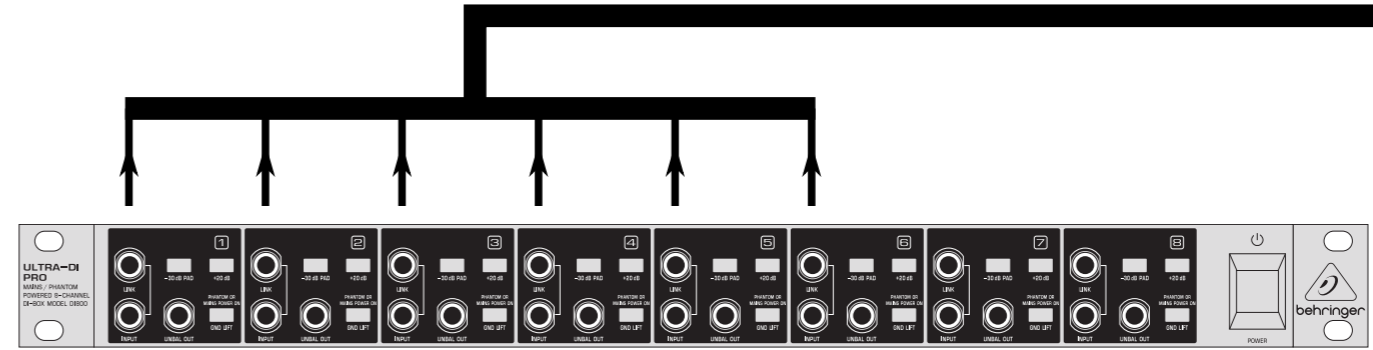

## Channelstrip to FOH

- 1 Vocals (Romy)
- 2 Vocals (Korbi)
- 3 Guitar (Phil)
- 4 Guitar (Son)
- 5 Bass (Matze)
- 6 Samples

NI Kontakt 5 - Samples

Fractal Audio Axe FX II

BOSS ME-50B

AVID Eleven Rack

Behringer DI800  
(signal split FOH / IEM)