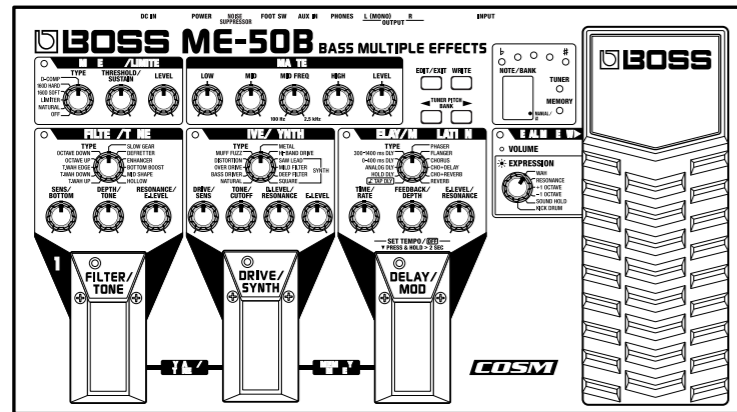

## Channelstrip to FOH

- 1 Vocals (Romy)
- 2 Vocals (Korbi)
- 3 Guitar (Phil)
- 4 Guitar (Son)
- 5 Bass (Matze)
- 6 Samples

NI Kontakt 5 - Samples

Fractal Audio Axe FX II

BOSS ME-50B

AVID Eleven Rack

Behringer DI800  
(signal split FOH / IEM)