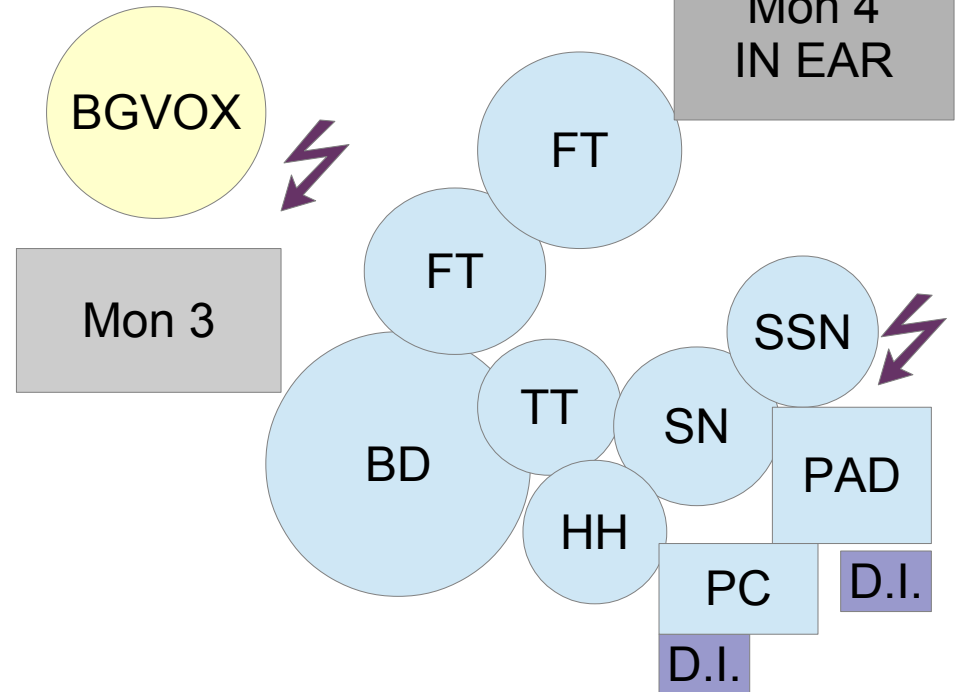

# RICHTUNG LONDON STAGE

 STROM

## Richtung London

1	Bassdrum	Mic	
2	Snare	Mic	
3	Side Snare	Mic	
4	HiHat	Mic	
5	Tom	Mic	
6	Floor Tom	Mic	
7	Floor Tom	Mic	
8	Overhead L	Mic	
9	Overhead R	Mic	
10	Pad L	D.I.	
11	Pad R	D.I.	
12	Bass	D.I.	
13	A-Git 1	D.I.	
14	A-Git 2	D.I.	
15	E-Git 1	Mic	
16	E-Git 2	Mic	
17	Lead Vox	Mic	
18	BG Vox	Mic	
19	BG Vox	Mic	
20	Backingtrack L	D.I.	
21	Backingtrack R	D.I.	