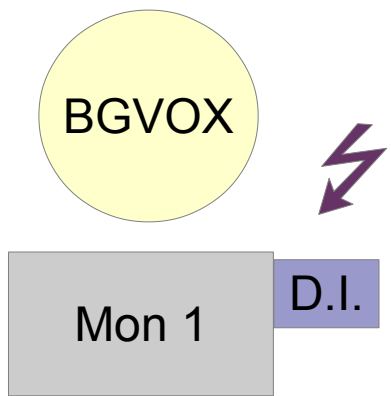

# RICHTUNG LONDON STAGE

 STROM

## Richtung London

1	Bassdrum	Mic	
2	Snare	Mic	
3	Side Snare	Mic	
4	HiHat	Mic	
5	Tom	Mic	
6	Floor Tom	Mic	
7	Floor Tom	Mic	
8	Overhead L	Mic	
9	Overhead R	Mic	
10	Pad L	D.I.	
11	Pad R	D.I.	
12	Bass	D.I.	
13	A-Git 1	D.I.	
14	A-Git 2	D.I.	
15	E-Git 1	Mic	
16	E-Git 2	Mic	
17	Lead Vox	Mic	
18	BG Vox	Mic	
19	BG Vox	Mic	
20	Backingtrack L	D.I.	
21	Backingtrack R	D.I.	