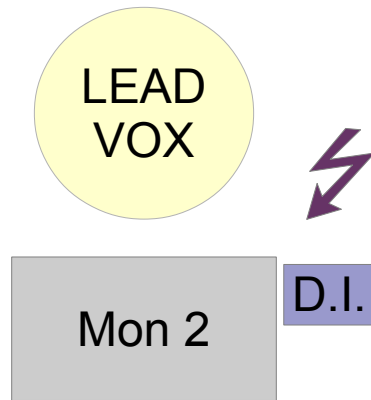

# RICHTUNG LONDON STAGE

 STROM

## Richtung London

1	Bassdrum	Mic	
2	Snare	Mic	
3	Side Snare	Mic	
4	HiHat	Mic	
5	Tom	Mic	
6	Floor Tom	Mic	
7	Floor Tom	Mic	
8	Overhead L	Mic	
9	Overhead R	Mic	
10	Pad L	D.I.	
11	Pad R	D.I.	
12	Bass	D.I.	
13	A-Git 1	D.I.	
14	A-Git 2	D.I.	
15	E-Git 1	Mic	
16	E-Git 2	Mic	
17	Lead Vox	Mic	
18	BG Vox	Mic	
19	BG Vox	Mic	
20	Backingtrack L	D.I.	
21	Backingtrack R	D.I.	