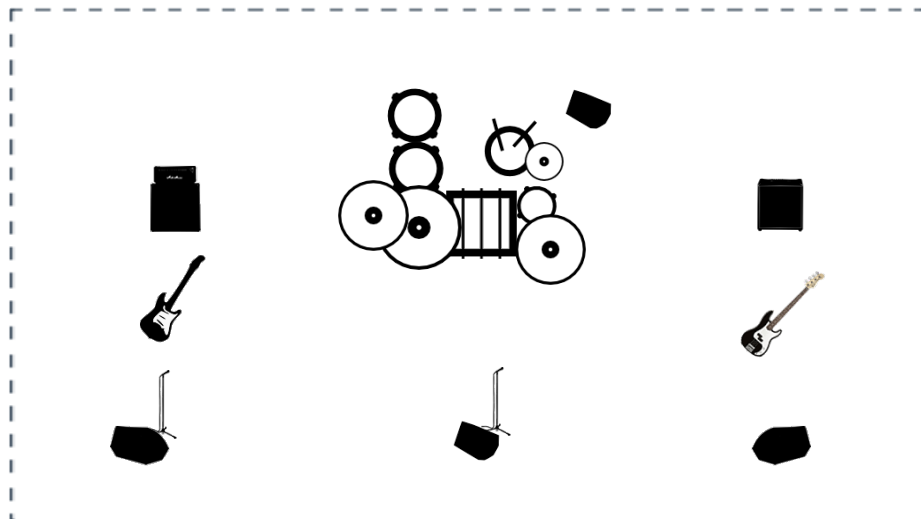

## moschus

## Channels List

	Instrument	Microphone	Effects (optional)	Comments
1	Electric guitar	Shure SM57		
2	Bass	DI - Línea		
3	Amplifier (head + cabinet)	Shure SM57		
4	Amplifier (Bass)	Shure Beta52		
5	Vocals	Shure SM58		
6	Vocals	Shure SM58		
7	Bass Drum	Shure Beta52		
8	Snare Drum	Shure SM57		
9	Hi-hat	Shure SM57		
10	Tom	Sennheiser E604		
11	Floor tom	Shure SM57		
12	Floor tom	Shure SM57		
13	Ride	AKG C414		
14	Crash	AKG C414		
15	Crash	AKG C414		