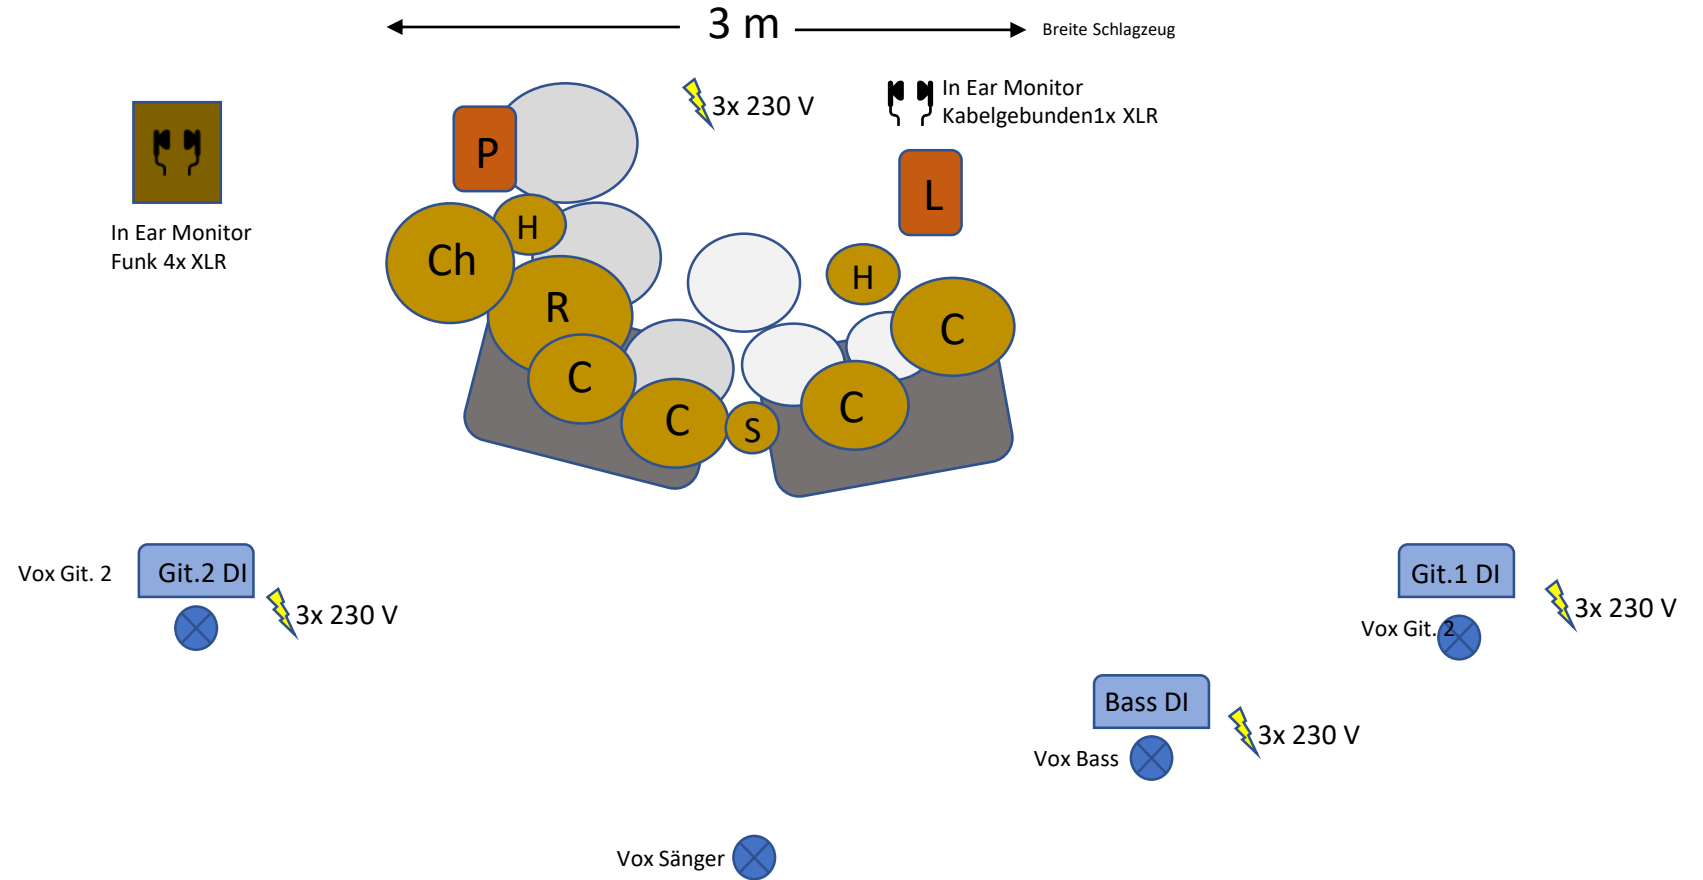

Technical Rider ExecutorR

Legende/Info

Drums		Anschluß
C	Crash Becken	
R	Ride Becken	
H	Hi Hat	
S	Splash Becken	
Ch	China Becken	
P	Sample Pad	1x Klinke 6,4mm
L	Laptop	1x Klinke 3,5mm
In Ear		1x XLR
Strom		3x 230V
Mikro BD - nur rechte Bass Drum abgenommen		

Bass		
Bass DI		1x XLR
Strom		3x 230V
Mikro		1x XLR

Git. 1		
Git.1 DI		1x XLR
Strom		3x 230V
Mikro		1x XLR

Git. 2		
Git. 2 DI		1x XLR
Strom		3x 230V
Mikro		1x XLR

Gesang		
Mikro		1x XLR

Monitor		
	1x XLR	
Drums	Kabelgenundene	s System
Gitarren		
Bass	4x XLR Funk System	
Gesang		

EXECUTOR